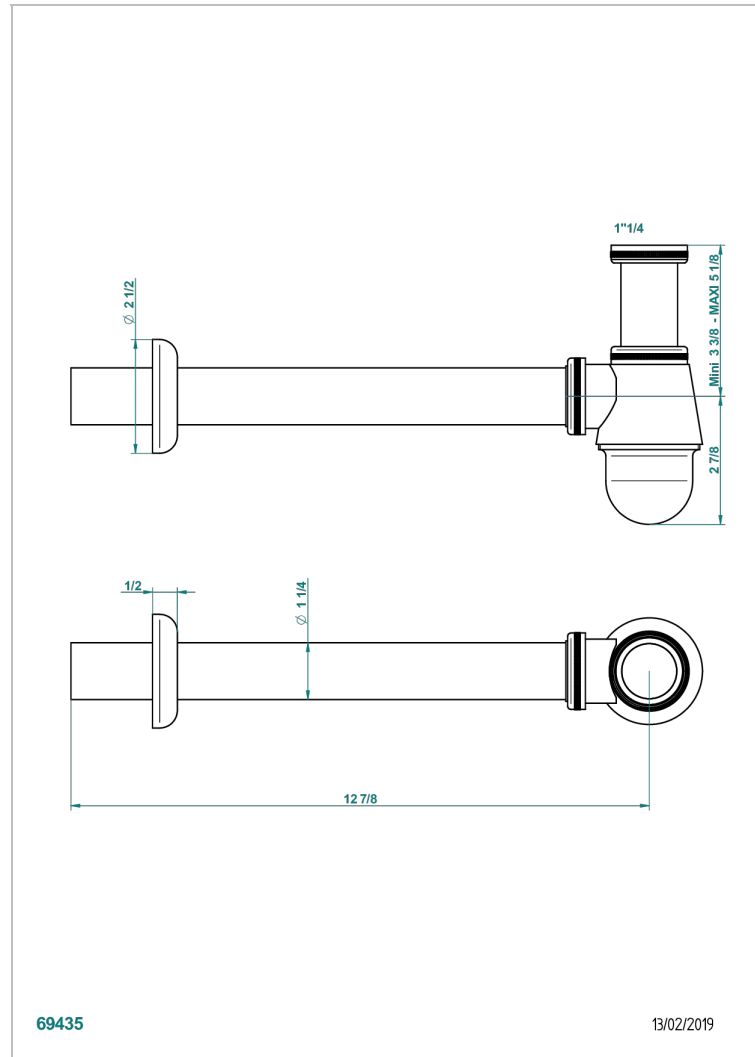

# GENERAL ITEMS

G00-308T

Adjustable bottle trap, mini 45 mm - maxi 90 mm with 300 mm overflow pipe

THG<sup>®</sup>  
PARIS

## CHARACTERISTIC

- General Items
- Adjustable bottle trap, mini 45 mm - maxi 90 mm with 300 mm overflow pipe