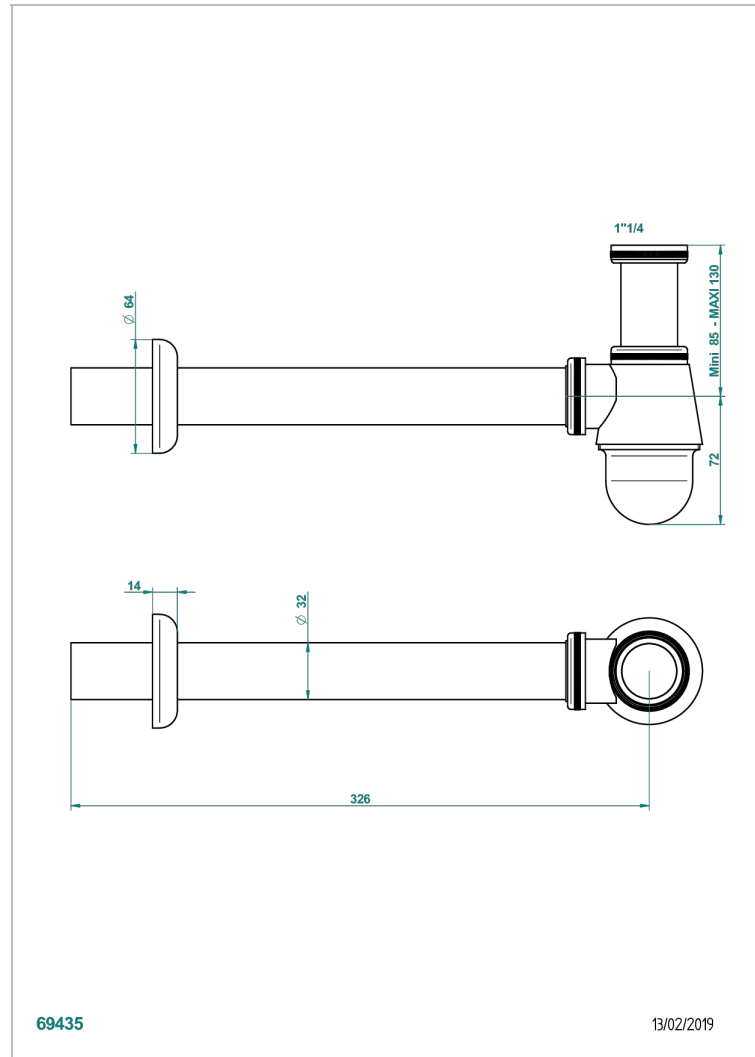

POMME GOLD LUSTER CRYSTAL

A46-308T

Adjustable bottle trap, mini 45 mm - maxi 90 mm with 300 mm overflow pipe

THG[®]
PARIS

69435

13/02/2019

CHARACTERISTIC

- Pomme Gold luster crystal
- Adjustable bottle trap, mini 45 mm - maxi 90 mm with 300 mm overflow pipe

AVAILABLE FINITIONS

Antique nickel - H28
Black ceram - D30
Blush PVD - H62
Brass color PVD - H49
Brown bronze color PVD - F33
Gold color PVD - H52

Graphite PVD - H64
Lacquered light bronze - D01
Matt Umber PVD - H67
Matt blush PVD - H60
Matt brass color PVD - H50
Matt brown bronze color PVD - F34