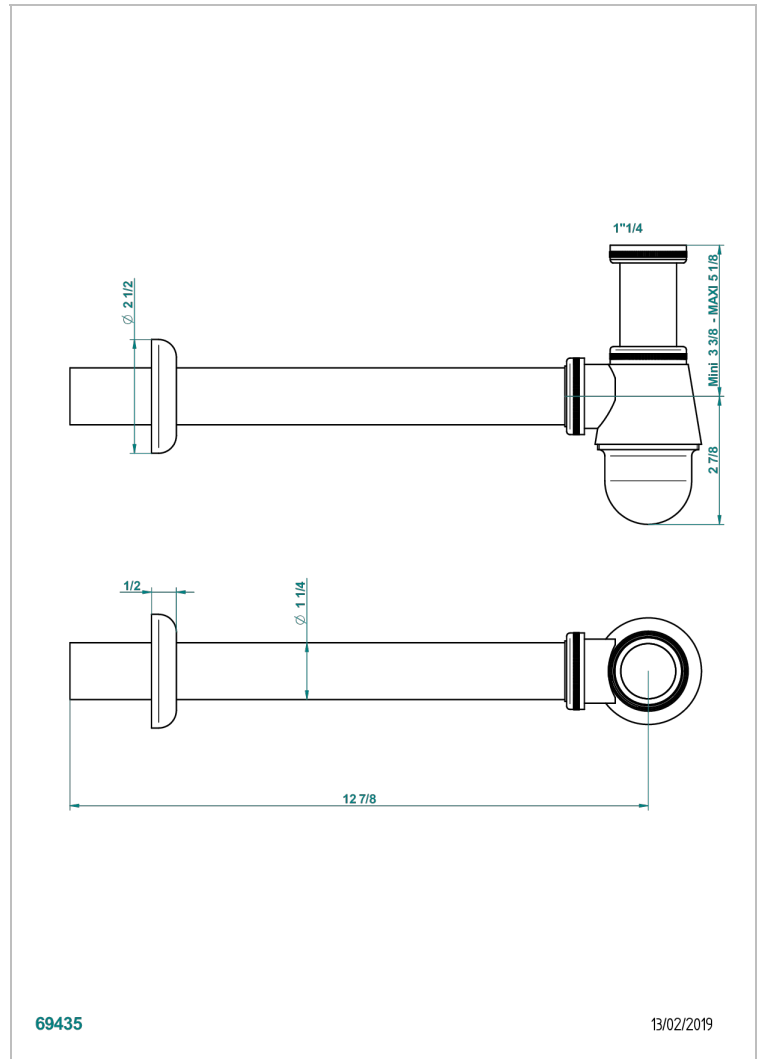

# POMME GOLD LUSTER CRYSTAL

A46-308T

Adjustable bottle trap, mini 45 mm - maxi 90 mm with 300 mm overflow pipe

THG<sup>®</sup>  
PARIS

69435

13/02/2019

## CHARACTERISTIC

- Pomme Gold luster crystal
- Adjustable bottle trap, mini 45 mm - maxi 90 mm with 300 mm overflow pipe

## AVAILABLE FINITIONS

Antique nickel - H28  
Black ceram - D30  
Blush PVD - H62  
Brass color PVD - H49  
Brown bronze color PVD - F33  
Gold color PVD - H52

Graphite PVD - H64  
Lacquered light bronze - D01  
Matt Umber PVD - H67  
Matt blush PVD - H60  
Matt brass color PVD - H50  
Matt brown bronze color PVD - F34