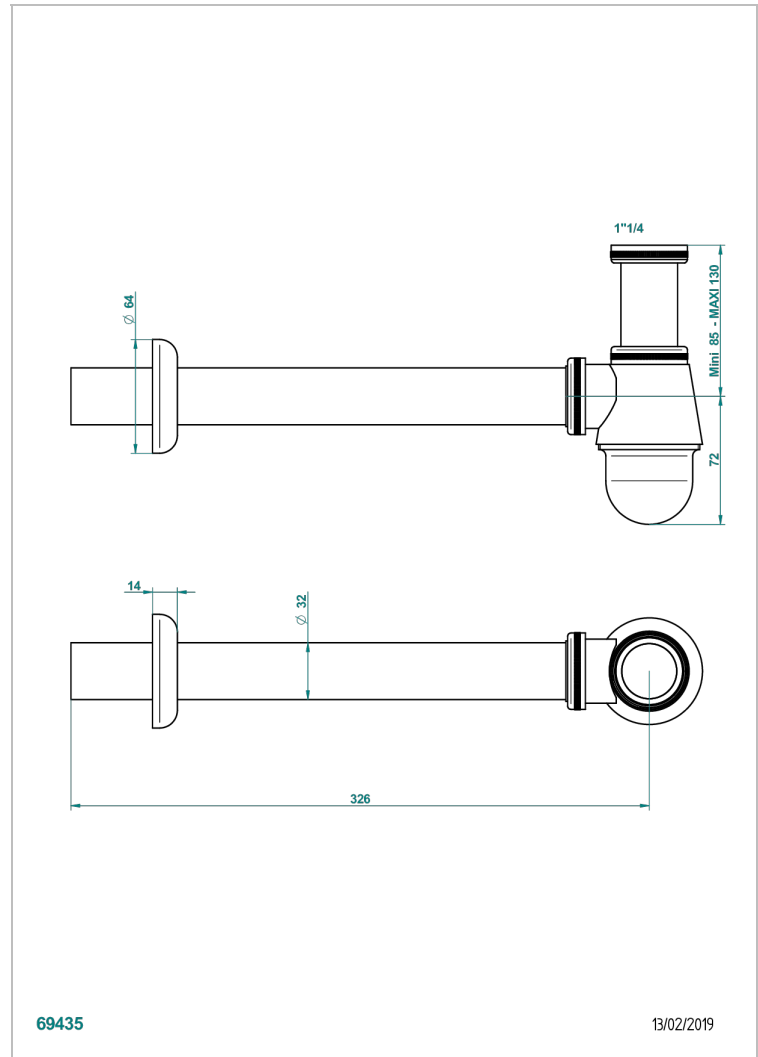

POMME GOLD LUSTER CRYSTAL

A46-308T

Adjustable bottle trap, mini 45 mm - maxi 90 mm with 300 mm overflow pipe

THG[®]
PARIS

69435

13/02/2019

CHARACTERISTIC

- Pomme Gold luster crystal
- Adjustable bottle trap, mini 45 mm - maxi 90 mm with 300 mm overflow pipe

AVAILABLE FINITIONS

Antique nickel - H28
Black ceram - D30
Blush PVD - H62
Brass color PVD - H49
Brown bronze color PVD - F33
Gold color PVD - H52

Graphite PVD - H64
Lacquered light bronze - D01
Matt Umber PVD - H67
Matt blush PVD - H60
Matt brass color PVD - H50
Matt brown bronze color PVD - F34