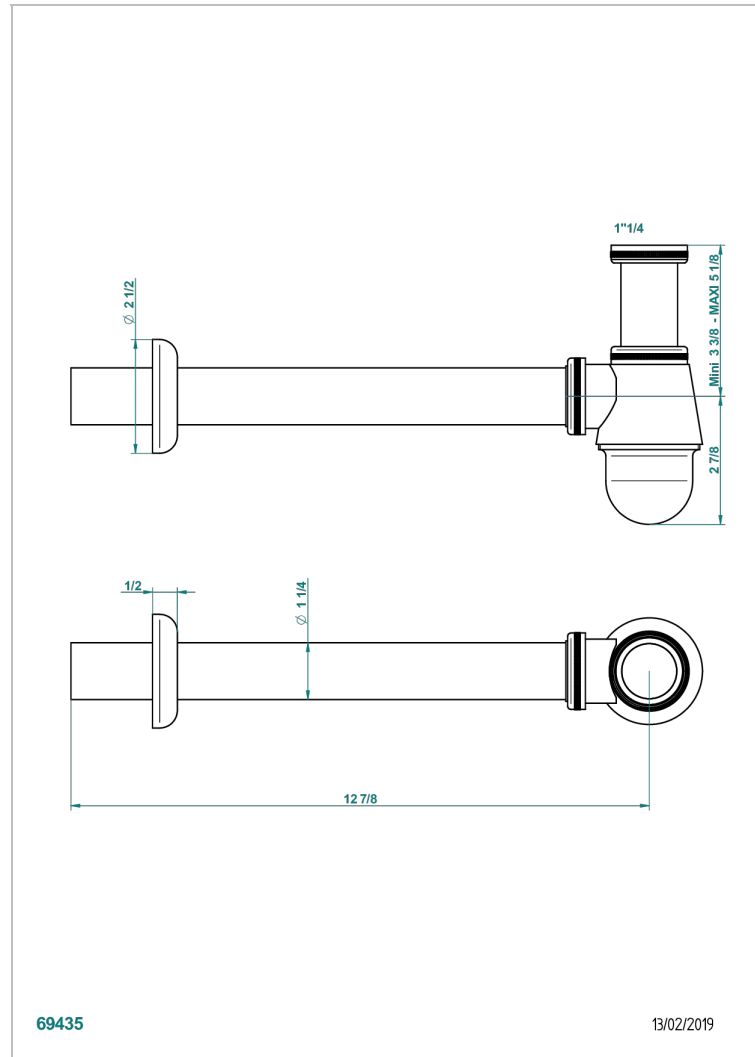

POMME GOLD LUSTER CRYSTAL

A46-308T

Adjustable bottle trap, mini 45 mm - maxi 90 mm with 300 mm overflow pipe

THG[®]
PARIS

69435

13/02/2019

CHARACTERISTIC

- Pomme Gold luster crystal
- Adjustable bottle trap, mini 45 mm - maxi 90 mm with 300 mm overflow pipe

AVAILABLE FINITIONS

Antique nickel - H28
Black ceram - D30
Blush PVD - H62
Brass color PVD - H49
Brown bronze color PVD - F33
Gold color PVD - H52

Graphite PVD - H64
Lacquered light bronze - D01
Matt Umber PVD - H67
Matt blush PVD - H60
Matt brass color PVD - H50
Matt brown bronze color PVD - F34