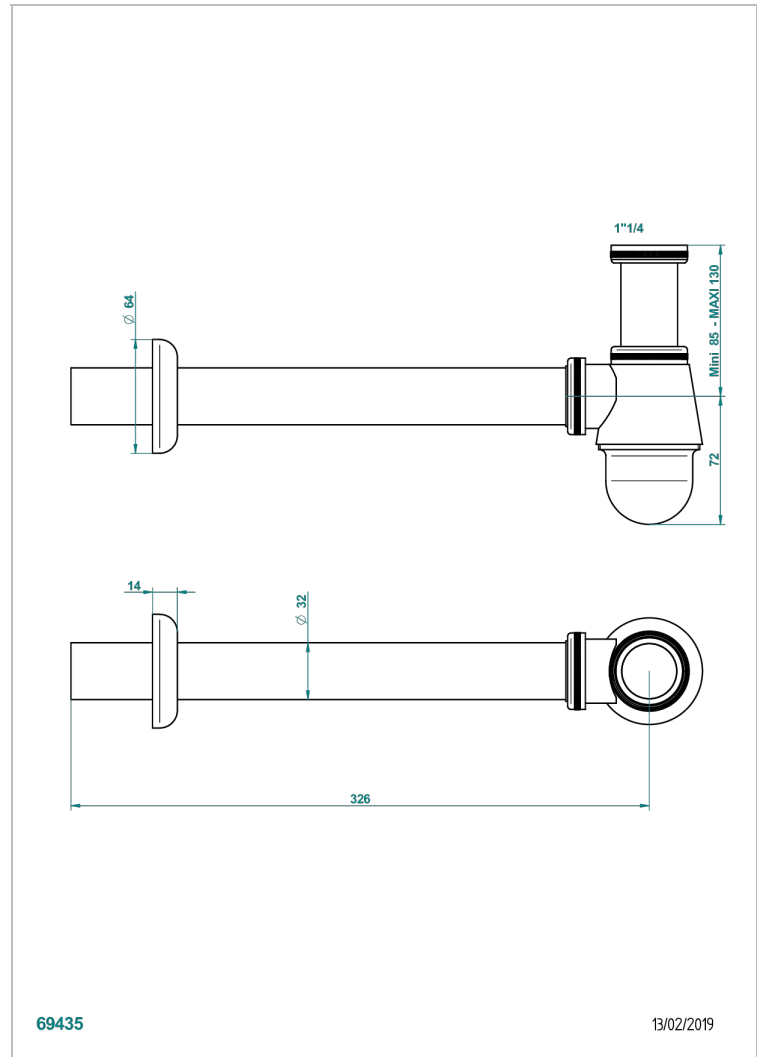

# POMME CLEAR SATIN CRYSTAL

A42-308T

Adjustable bottle trap, mini 45 mm - maxi 90 mm with 300 mm overflow pipe

THG<sup>®</sup>  
PARIS

69435

13/02/2019

## CHARACTERISTIC

- Pomme Clear satin crystal
- Adjustable bottle trap, mini 45 mm - maxi 90 mm with 300 mm overflow pipe

## AVAILABLE FINITIONS

Antique nickel - H28  
Black ceram - D30  
Blush PVD - H62  
Brass color PVD - H49  
Brown bronze color PVD - F33  
Gold color PVD - H52

Graphite PVD - H64  
Lacquered light bronze - D01  
Matt Umber PVD - H67  
Matt blush PVD - H60  
Matt brass color PVD - H50  
Matt brown bronze color PVD - F34