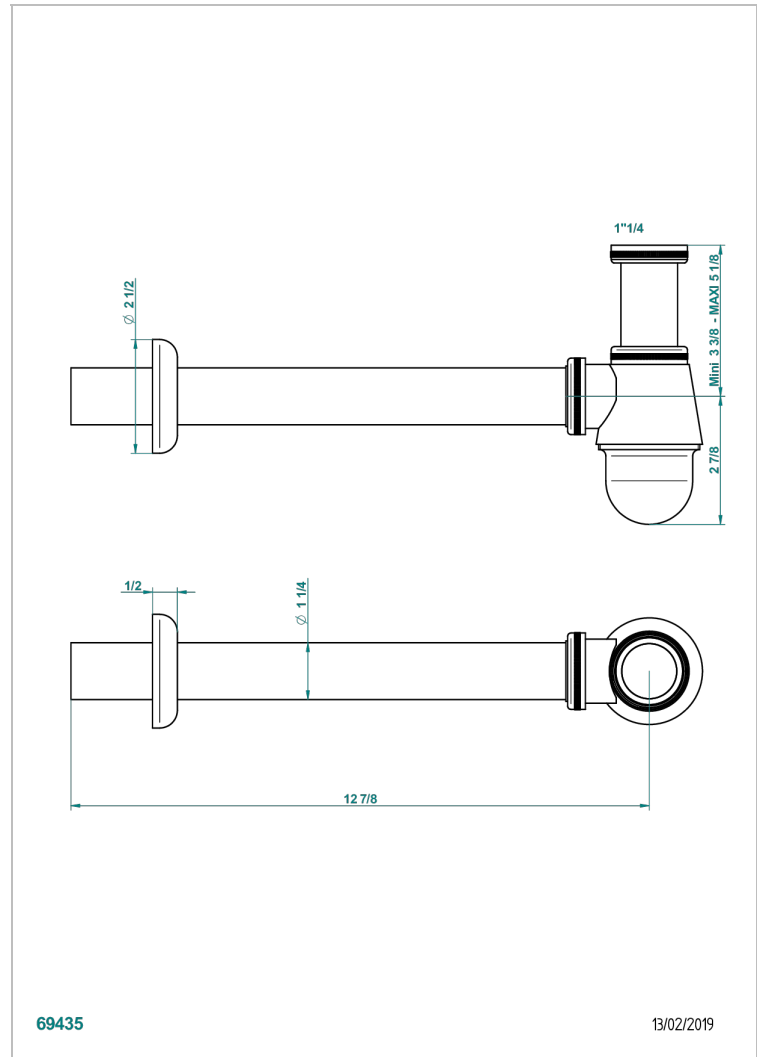

POMME CLEAR SATIN CRYSTAL

A42-308T

Adjustable bottle trap, mini 45 mm - maxi 90 mm with 300 mm overflow pipe

THG[®]
PARIS

CHARACTERISTIC

- Pomme Clear satin crystal
- Adjustable bottle trap, mini 45 mm - maxi 90 mm with 300 mm overflow pipe

AVAILABLE FINITIONS

Antique nickel - H28
Black ceram - D30
Blush PVD - H62
Brass color PVD - H49
Brown bronze color PVD - F33
Gold color PVD - H52

Graphite PVD - H64
Lacquered light bronze - D01
Matt Umber PVD - H67
Matt blush PVD - H60
Matt brass color PVD - H50
Matt brown bronze color PVD - F34