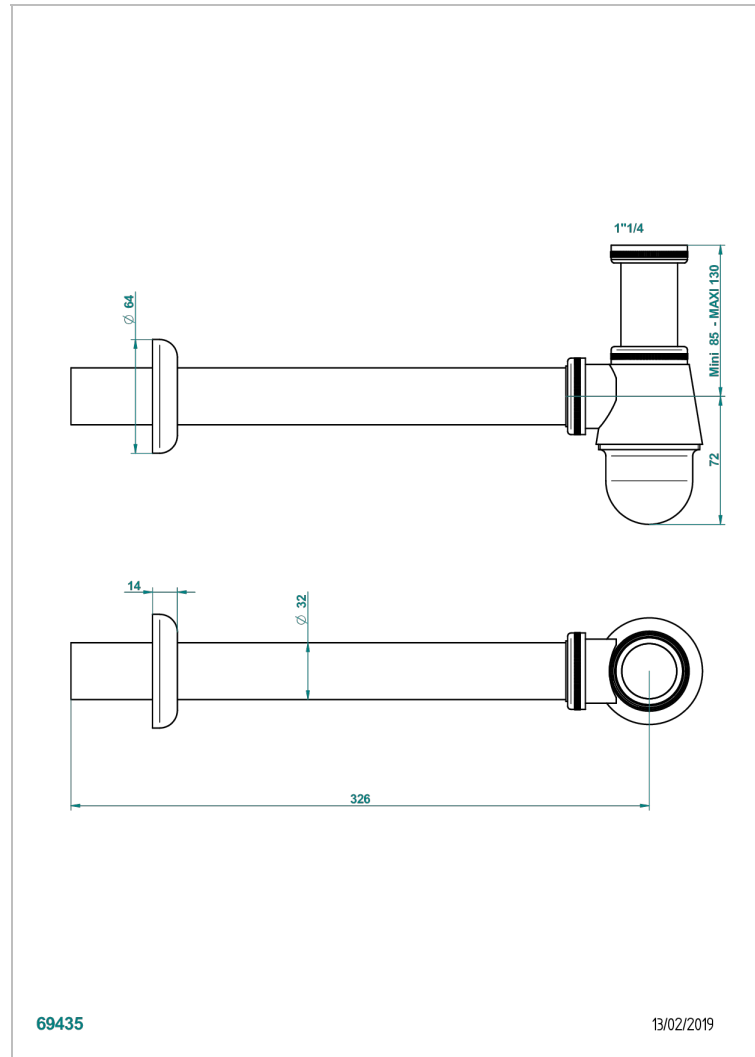

POMME CLEAR SATIN CRYSTAL

A42-308T

Adjustable bottle trap, mini 45 mm - maxi 90 mm with 300 mm overflow pipe

THG[®]
PARIS

CHARACTERISTIC

- Pomme Clear satin crystal
- Adjustable bottle trap, mini 45 mm - maxi 90 mm with 300 mm overflow pipe

AVAILABLE FINITIONS

Antique nickel - H28
Black ceram - D30
Blush PVD - H62
Brass color PVD - H49
Brown bronze color PVD - F33
Gold color PVD - H52

Graphite PVD - H64
Lacquered light bronze - D01
Matt Umber PVD - H67
Matt blush PVD - H60
Matt brass color PVD - H50
Matt brown bronze color PVD - F34