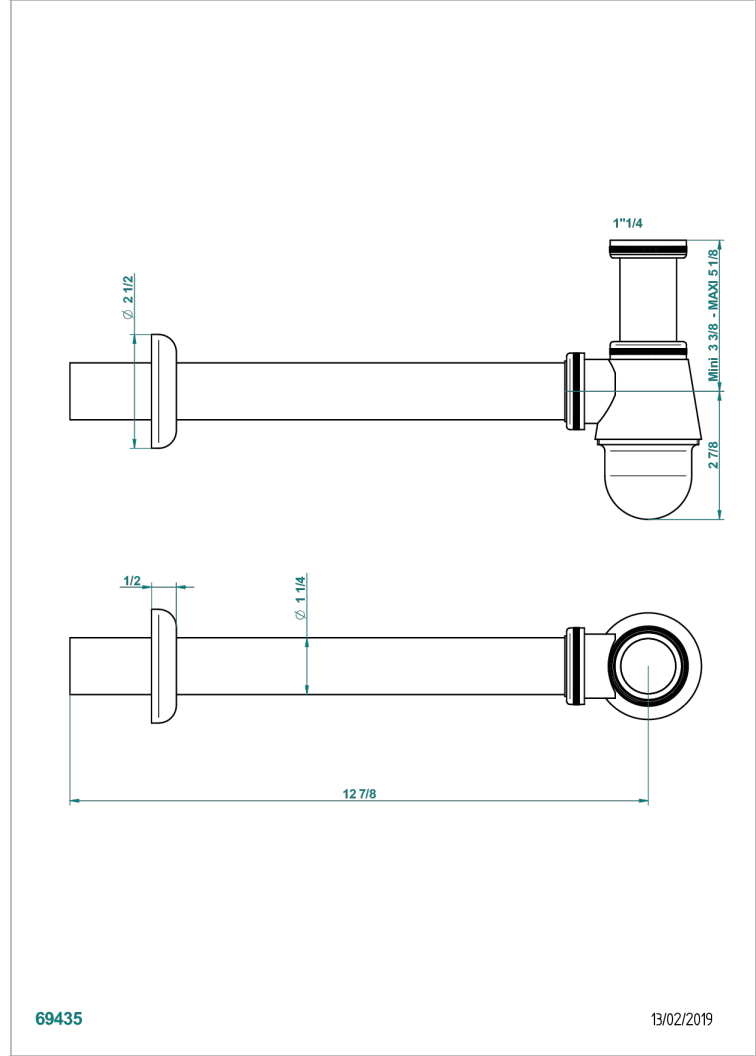

# POMME CLEAR SATIN CRYSTAL

A42-308T

Adjustable bottle trap, mini 45 mm - maxi 90 mm with 300 mm overflow pipe

69435

13/02/2019

## CHARACTERISTIC

- Pomme Clear satin crystal
- Adjustable bottle trap, mini 45 mm - maxi 90 mm with 300 mm overflow pipe

## AVAILABLE FINITIONS

Antique nickel - H28  
Black ceram - D30  
Blush PVD - H62  
Brass color PVD - H49  
Brown bronze color PVD - F33  
Gold color PVD - H52

Graphite PVD - H64  
Lacquered light bronze - D01  
Matt Umber PVD - H67  
Matt blush PVD - H60  
Matt brass color PVD - H50  
Matt brown bronze color PVD - F34