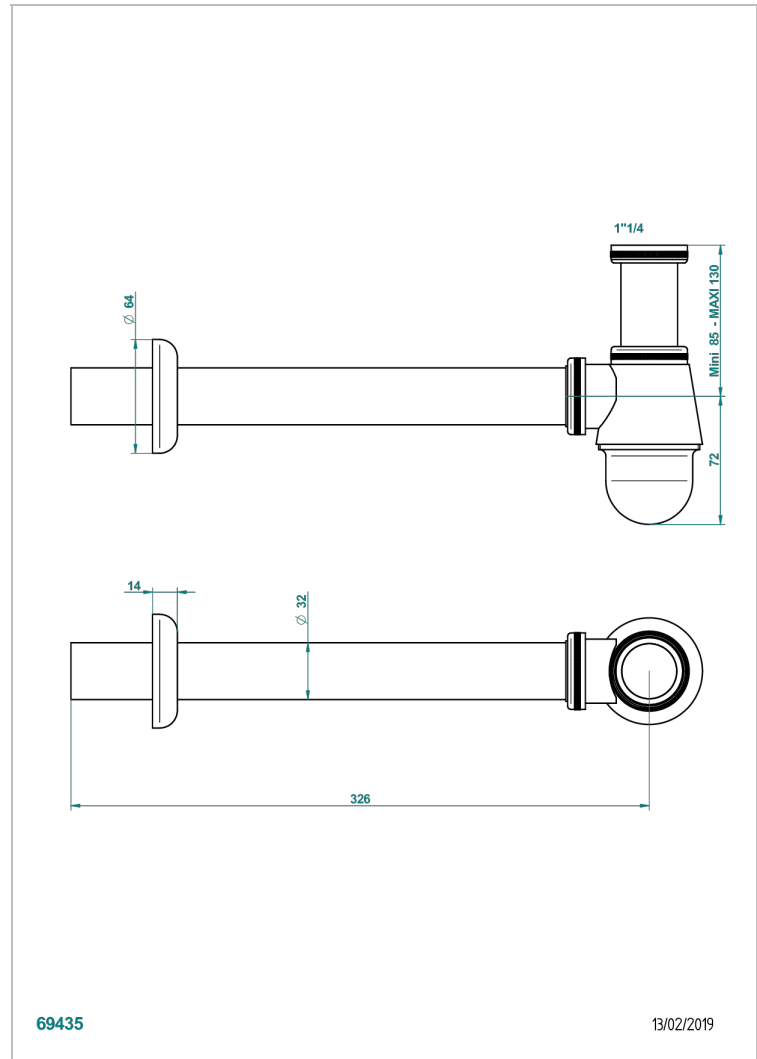

POMME CLEAR SATIN CRYSTAL

A42-308T

Adjustable bottle trap, mini 45 mm - maxi 90 mm with 300 mm overflow pipe

THG[®]
PARIS

69435

13/02/2019

CHARACTERISTIC

- Pomme Clear satin crystal
- Adjustable bottle trap, mini 45 mm - maxi 90 mm with 300 mm overflow pipe

AVAILABLE FINITIONS

Antique nickel - H28
Black ceram - D30
Blush PVD - H62
Brass color PVD - H49
Brown bronze color PVD - F33
Gold color PVD - H52

Graphite PVD - H64
Lacquered light bronze - D01
Matt Umber PVD - H67
Matt blush PVD - H60
Matt brass color PVD - H50
Matt brown bronze color PVD - F34