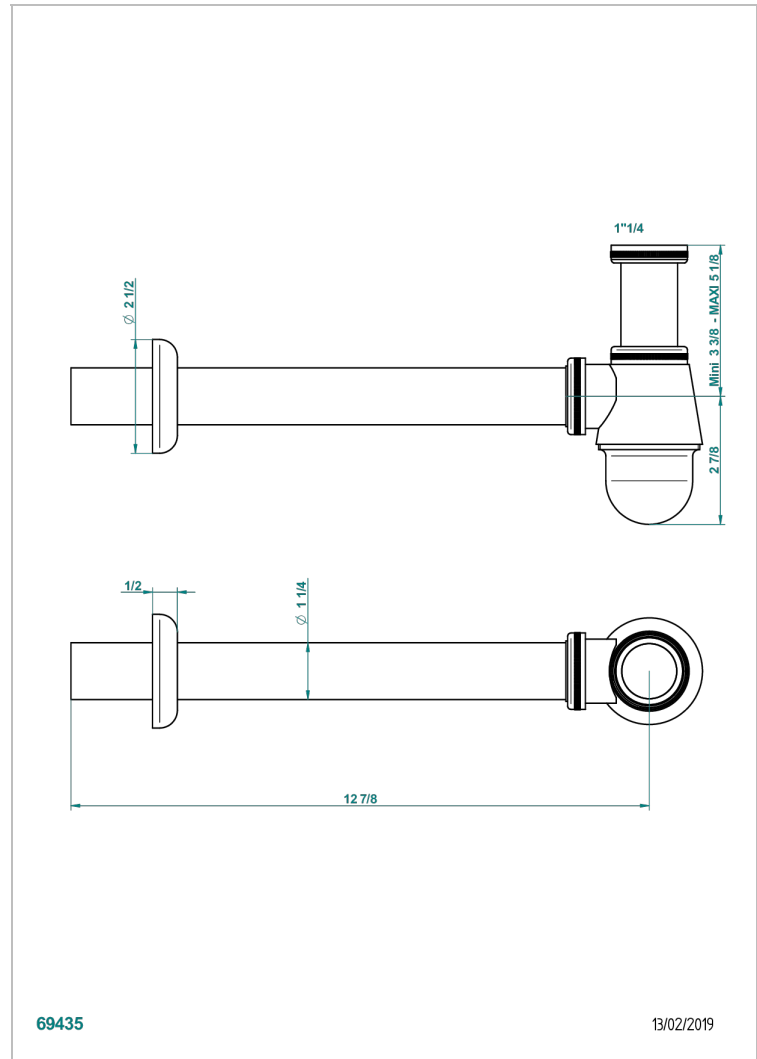

# POMME CLEAR SATIN CRYSTAL

A42-308T

Adjustable bottle trap, mini 45 mm - maxi 90 mm with 300 mm overflow pipe

THG<sup>®</sup>  
PARIS

## CHARACTERISTIC

- Pomme Clear satin crystal
- Adjustable bottle trap, mini 45 mm - maxi 90 mm with 300 mm overflow pipe

## AVAILABLE FINITIONS

Antique nickel - H28  
Black ceram - D30  
Blush PVD - H62  
Brass color PVD - H49  
Brown bronze color PVD - F33  
Gold color PVD - H52

Graphite PVD - H64  
Lacquered light bronze - D01  
Matt Umber PVD - H67  
Matt blush PVD - H60  
Matt brass color PVD - H50  
Matt brown bronze color PVD - F34