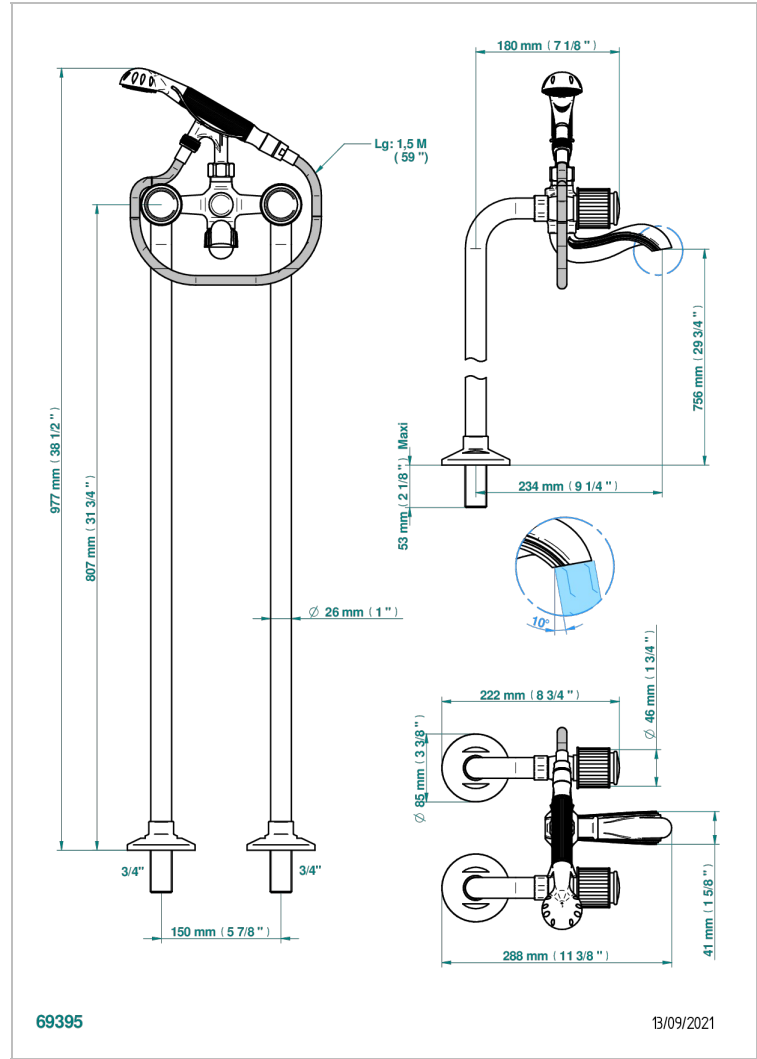

JAIPUR SATINY CRYSTAL

A9B-13CS

Bath shower tub filler with floor risers

THG[®]
PARIS

CHARACTERISTIC

- ACS : 21ACCLY034

STANDARDS

AVAILABLE FINITIONS

Black ceram - D30
Blush PVD - H62
Brass color PVD - H49
Brown bronze color PVD - F33
Chrome polished - A02
Chrome polished / gold polished - G02

Copper antique matt, coated - H07
Gold color PVD - H52
Gold mat - F07
Gold polished - F01
Graphite PVD - H64
Light coated bronze - D01