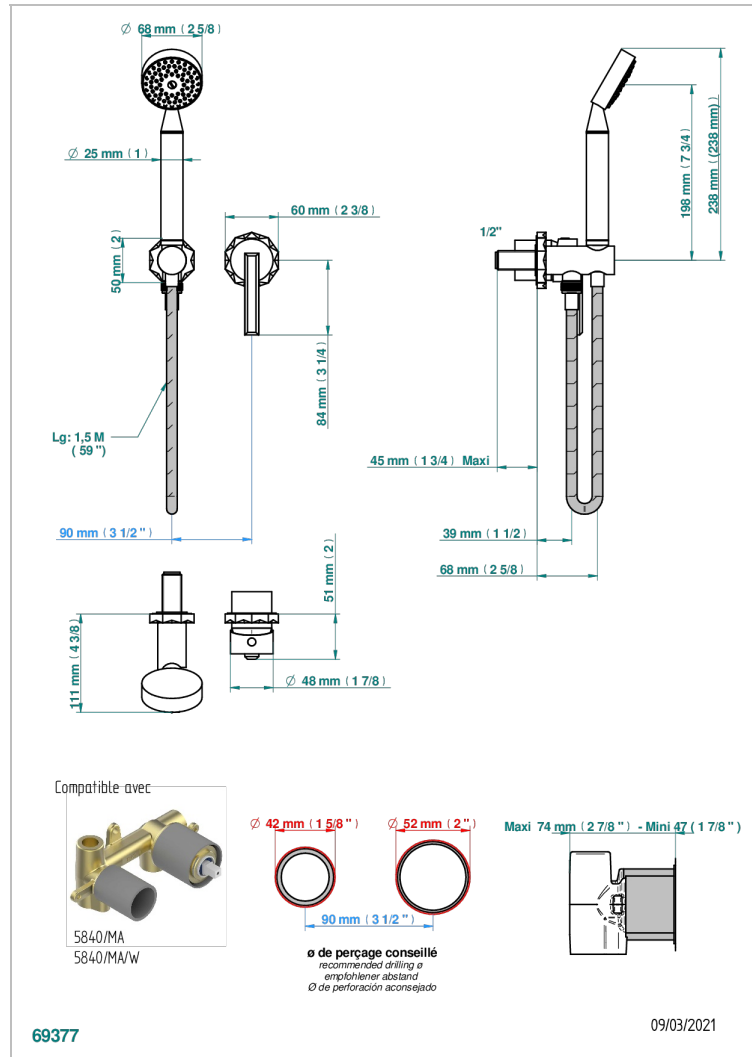

NIHAL GREEN PORCELAIN

U2R-6561B

Trim only for wall mixer with complete handshower on hook

CHARACTERISTIC

- Nihal Green porcelain
- Trim only for wall mixer with complete handshower on hook

RELATED SKU'S

- Ref. G00-5840/MA/W Rough parts for concealed wall-mounted mixer with 1/2" outlet, for WC douche - WRAS approved