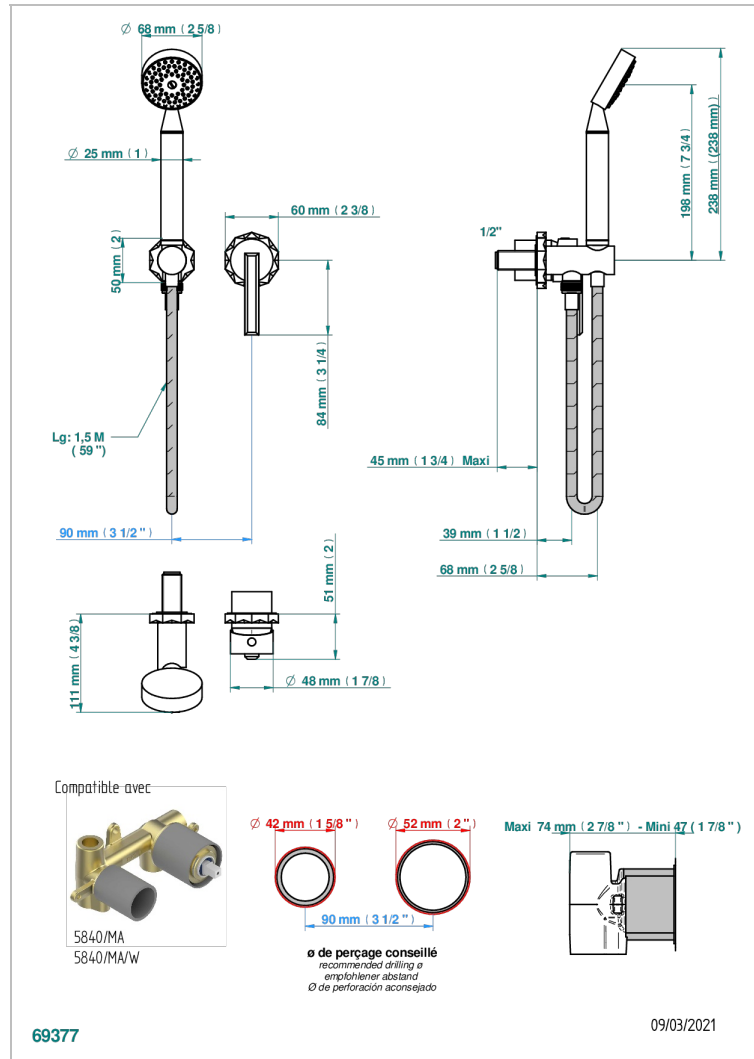

# NIHAL GREEN PORCELAIN

U2R-6561B

Trim only for wall mixer with complete handshower on hook

## CHARACTERISTIC

- Nihal Green porcelain
- Trim only for wall mixer with complete handshower on hook

## RELATED SKU'S

- Ref. G00-5840/MA Rough parts for concealed wall-mounted mixer with 1/2" outlet