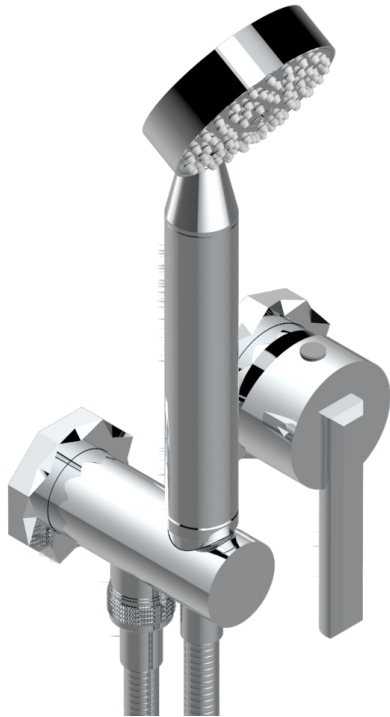

NIHAL GREEN PORCELAIN

U2R-6561B

Trim only for wall mixer with complete handshower on hook

CHARACTERISTIC

- Nihal Green porcelain
- Trim only for wall mixer with complete handshower on hook

RELATED SKU'S

- Ref. G00-5840/MA Rough parts for concealed wall-mounted mixer with 1/2" outlet

AVAILABLE FINITIONS

Antique nickel - H28
Black ceram - D30
Blush PVD - H62
Brass color PVD - H49
Brown bronze color PVD - F33
Gold color PVD - H52

Graphite PVD - H64
Lacquered light bronze - D01
Matt Umber PVD - H67
Matt blush PVD - H60
Matt brass color PVD - H50
Matt brown bronze color PVD - F34

Soft matt gold - F31
Umber PVD - H66
Varnished matt antique red copper (color finish) - H07