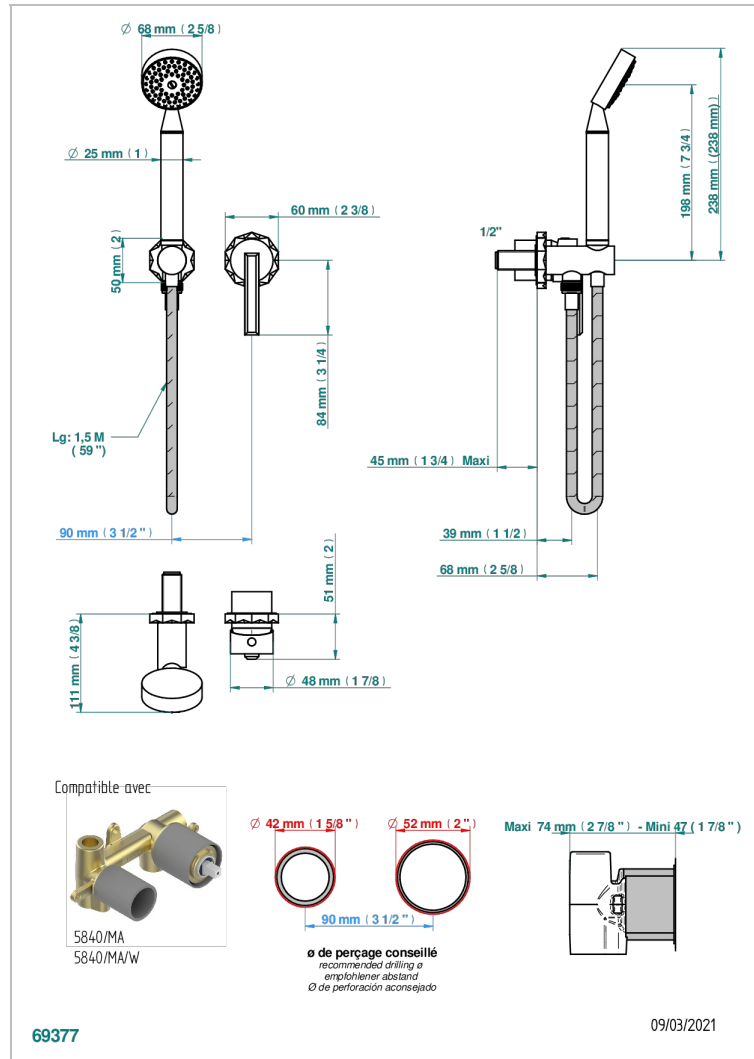

NIHAL GREEN PORCELAIN

U2R-6561B

Trim only for wall mixer with complete handshower on hook

CHARACTERISTIC

- Nihal Green porcelain
- Trim only for wall mixer with complete handshower on hook

RELATED SKU'S

- Ref. G00-5840/MA Rough parts for concealed wall-mounted mixer with 1/2" outlet