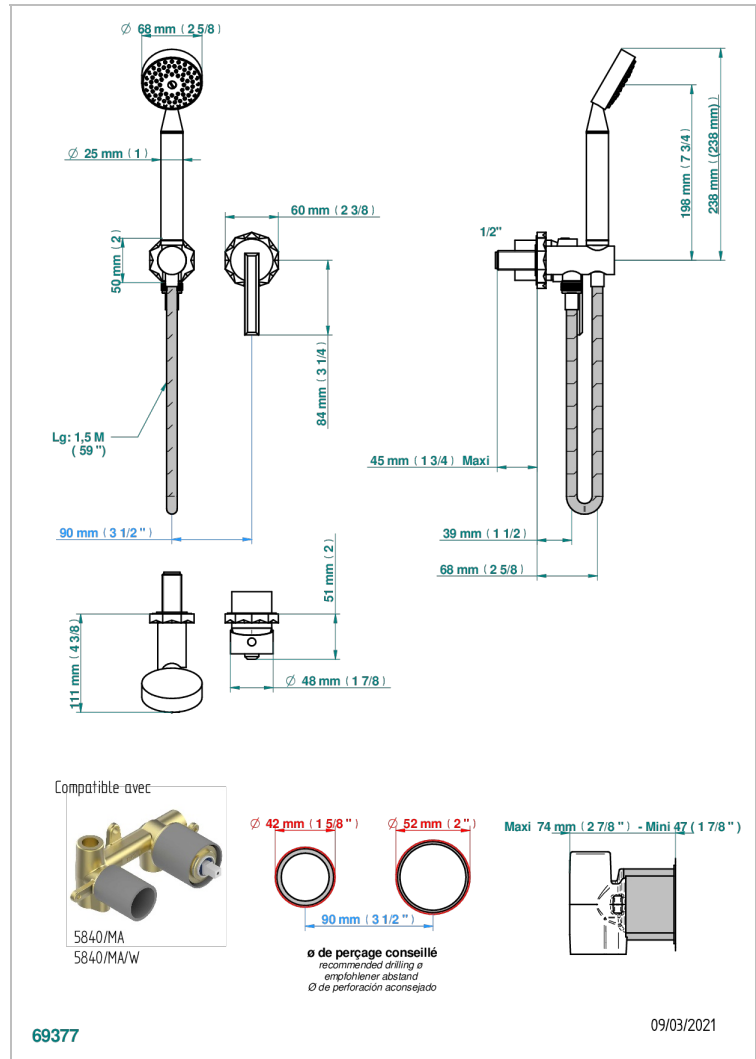

NIHAL BLACK PORCELAIN

U2P-6561B

Trim only for wall mixer with complete handshower on hook

CHARACTERISTIC

- Nihal Black porcelain
- Trim only for wall mixer with complete handshower on hook

RELATED SKU'S

- Ref. G00-5840/MA/W Rough parts for concealed wall-mounted mixer with 1/2" outlet, for WC douche - WRAS approved