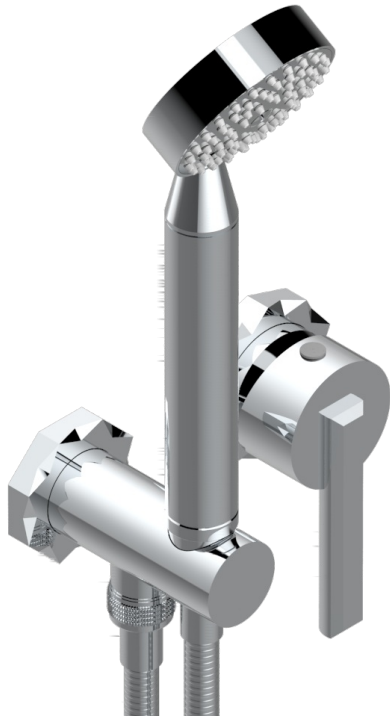

NIHAL BLACK PORCELAIN

U2P-6561B

Trim only for wall mixer with complete handshower on hook

CHARACTERISTIC

- Nihal Black porcelain
- Trim only for wall mixer with complete handshower on hook

RELATED SKU'S

- Ref. G00-5840/MA/W Rough parts for concealed wall-mounted mixer with 1/2" outlet, for WC douche - WRAS approved

AVAILABLE FINITIONS

Antique nickel - H28
Black ceram - D30
Blush PVD - H62
Brass color PVD - H49
Brown bronze color PVD - F33
Gold color PVD - H52

Graphite PVD - H64
Lacquered light bronze - D01
Matt Umber PVD - H67
Matt blush PVD - H60
Matt brass color PVD - H50
Matt brown bronze color PVD - F34

Soft matt gold - F31
Umber PVD - H66
Varnished matt antique red copper (color finish) - H07