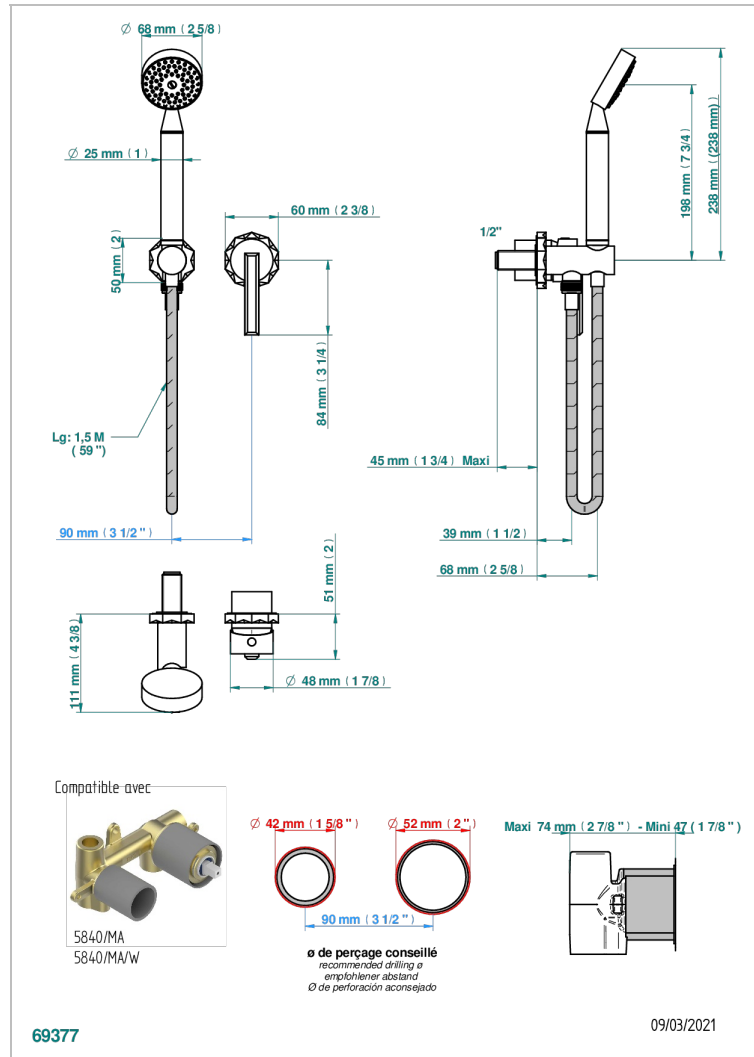

NIHAL BLACK PORCELAIN

U2P-6561B

Trim only for wall mixer with complete handshower on hook

CHARACTERISTIC

- Nihal Black porcelain
- Trim only for wall mixer with complete handshower on hook

RELATED SKU'S

- Ref. G00-5840/MA Rough parts for concealed wall-mounted mixer with 1/2" outlet