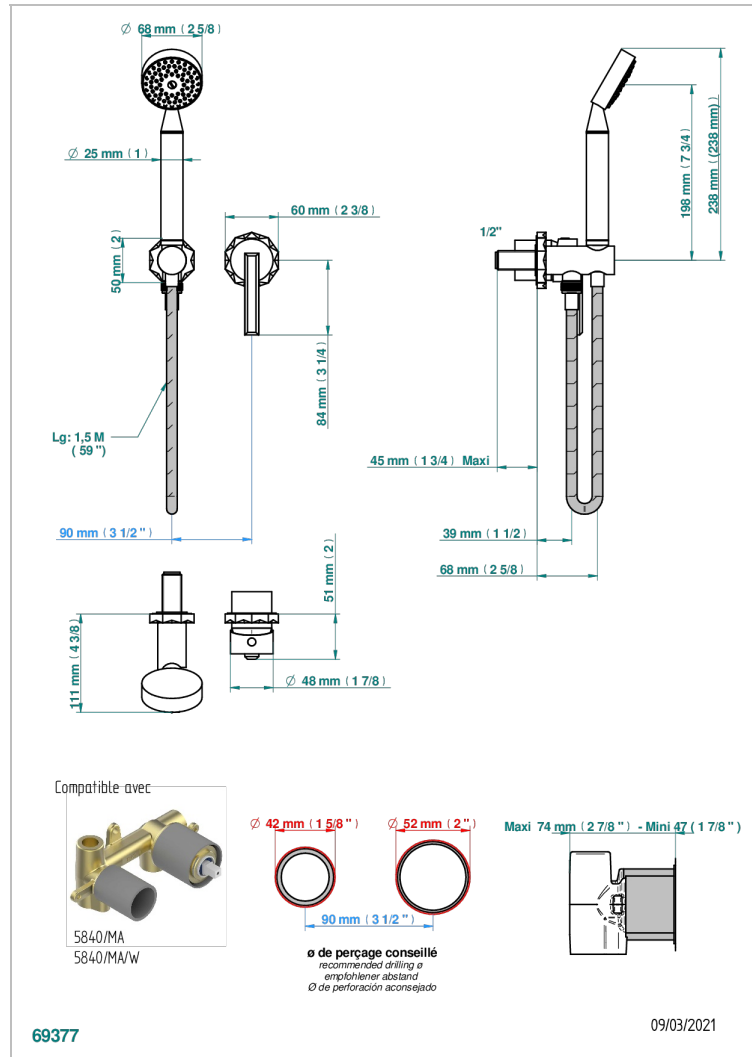

NIHAL BLACK PORCELAIN

U2P-6561B

Trim only for wall mixer with complete handshower on hook

CHARACTERISTIC

- Nihal Black porcelain
- Trim only for wall mixer with complete handshower on hook

RELATED SKU'S

- Ref. G00-5840/MA Rough parts for concealed wall-mounted mixer with 1/2" outlet