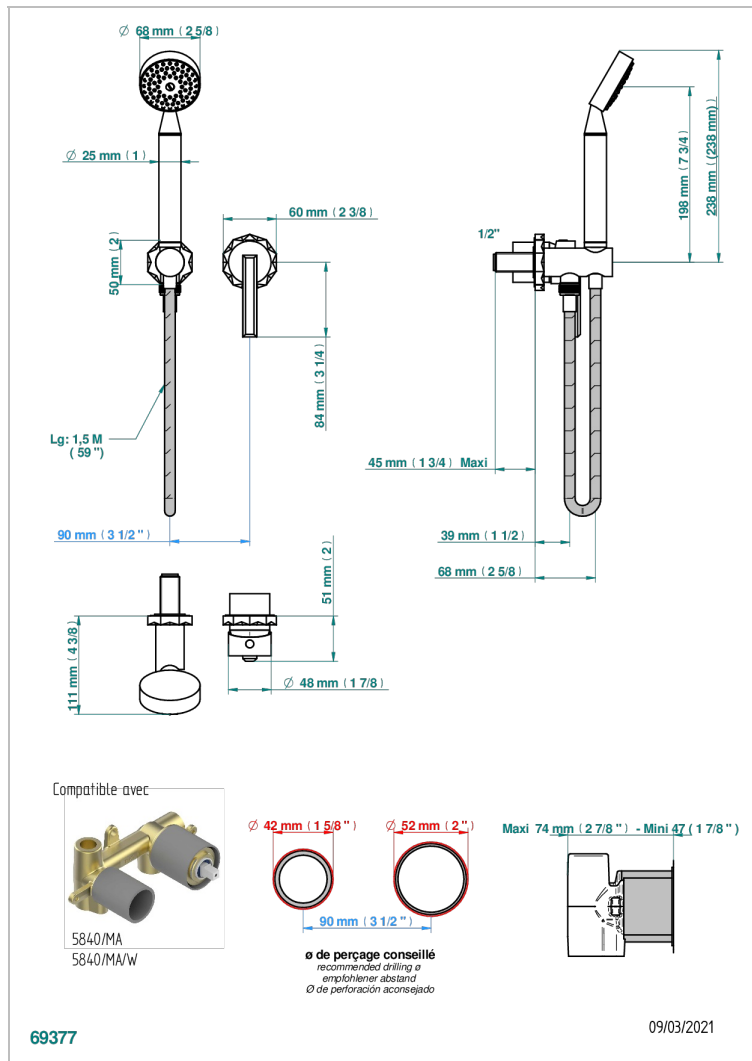

# NIHAL BLACK PORCELAIN

U2P-6561B

Trim only for wall mixer with complete handshower on hook

## 特色

- Nihal Black porcelain
- Trim only for wall mixer with complete handshower on hook

## 相关的SKU

- Ref. G00-5840/MA 卫浴套装, 含: 入墙式弯管出水管, 1米25强化软管, 触控式花洒和托勾, 美国标准