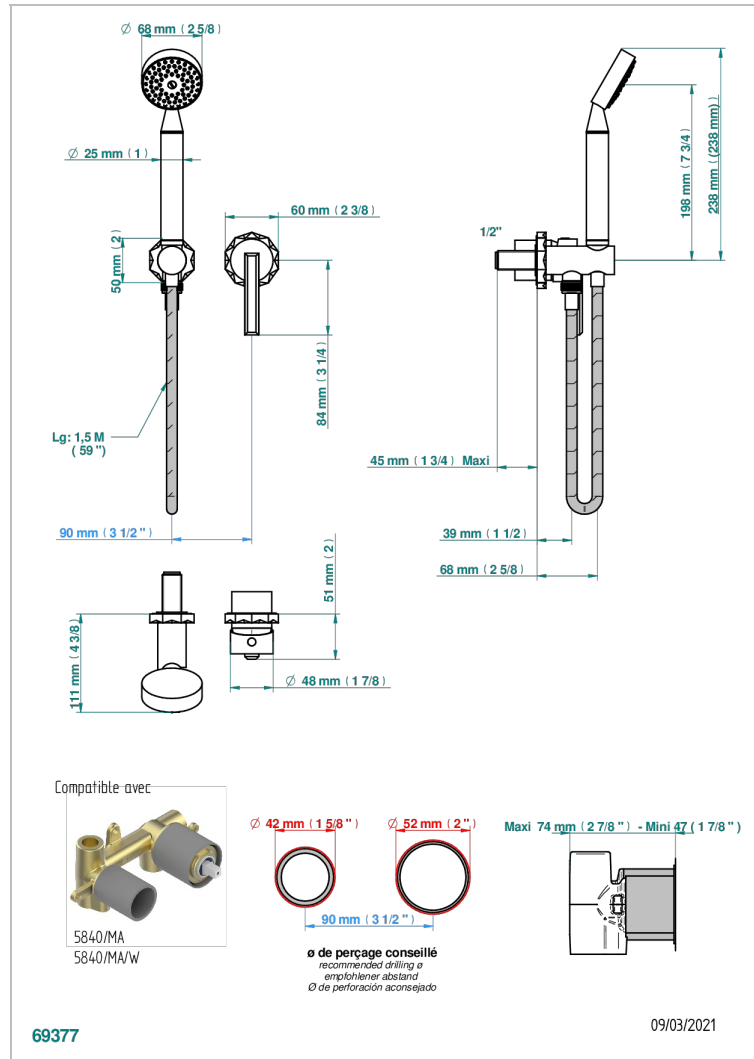

NIHAL IVORY PORCELAIN

U2N-6561B

Trim only for wall mixer with complete handshower on hook

CHARACTERISTIC

- Nihal Ivory porcelain
- Trim only for wall mixer with complete handshower on hook

RELATED SKU'S

- Ref. G00-5840/MA/W Rough parts for concealed wall-mounted mixer with 1/2" outlet, for WC douche - WRAS approved