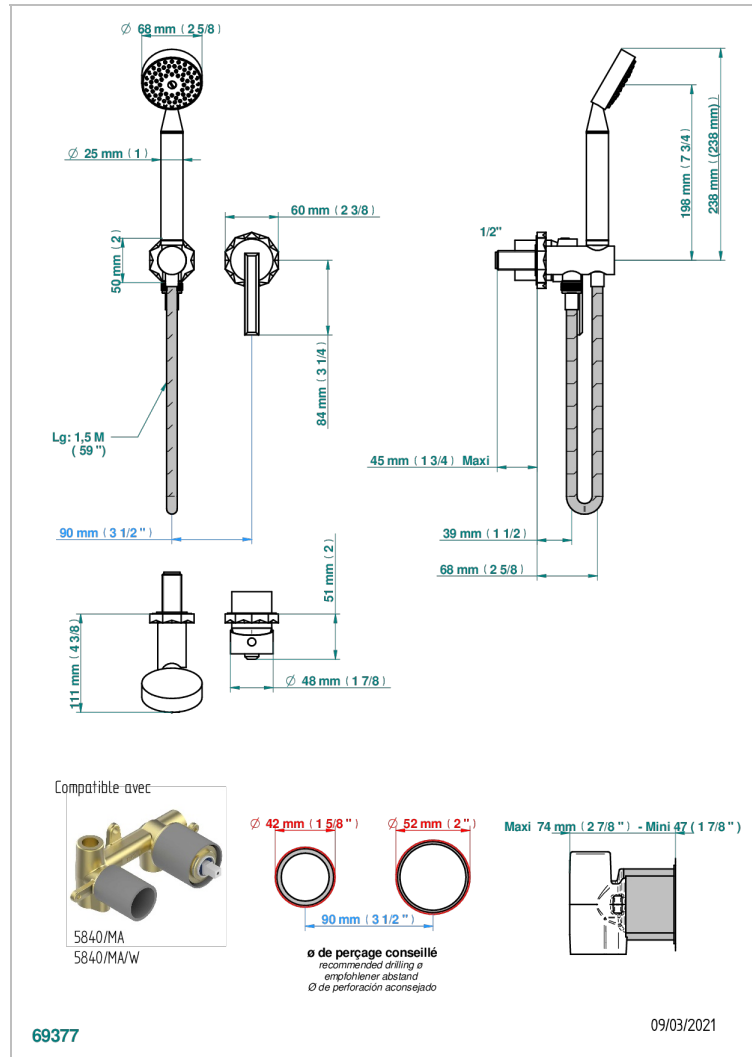

# NIHAL IVORY PORCELAIN

U2N-6561B

Trim only for wall mixer with complete handshower on hook

## CHARACTERISTIC

- Nihal Ivory porcelain
- Trim only for wall mixer with complete handshower on hook

## RELATED SKU'S

- Ref. G00-5840/MA Rough parts for concealed wall-mounted mixer with 1/2" outlet