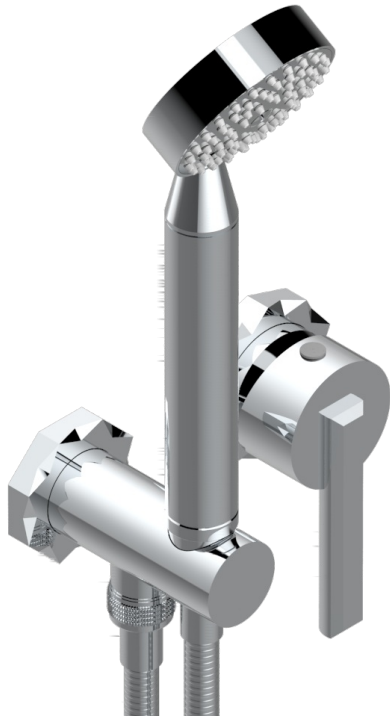

# NIHAL IVORY PORCELAIN

U2N-6561B

Trim only for wall mixer with complete handshower on hook

## CHARACTERISTIC

- Nihal Ivory porcelain
- Trim only for wall mixer with complete handshower on hook

## RELATED SKU'S

- Ref. G00-5840/MA Rough parts for concealed wall-mounted mixer with 1/2" outlet

## AVAILABLE FINITIONS

Antique nickel - H28  
Black ceram - D30  
Blush PVD - H62  
Brass color PVD - H49  
Brown bronze color PVD - F33  
Gold color PVD - H52

Graphite PVD - H64  
Lacquered light bronze - D01  
Matt Umber PVD - H67  
Matt blush PVD - H60  
Matt brass color PVD - H50  
Matt brown bronze color PVD - F34