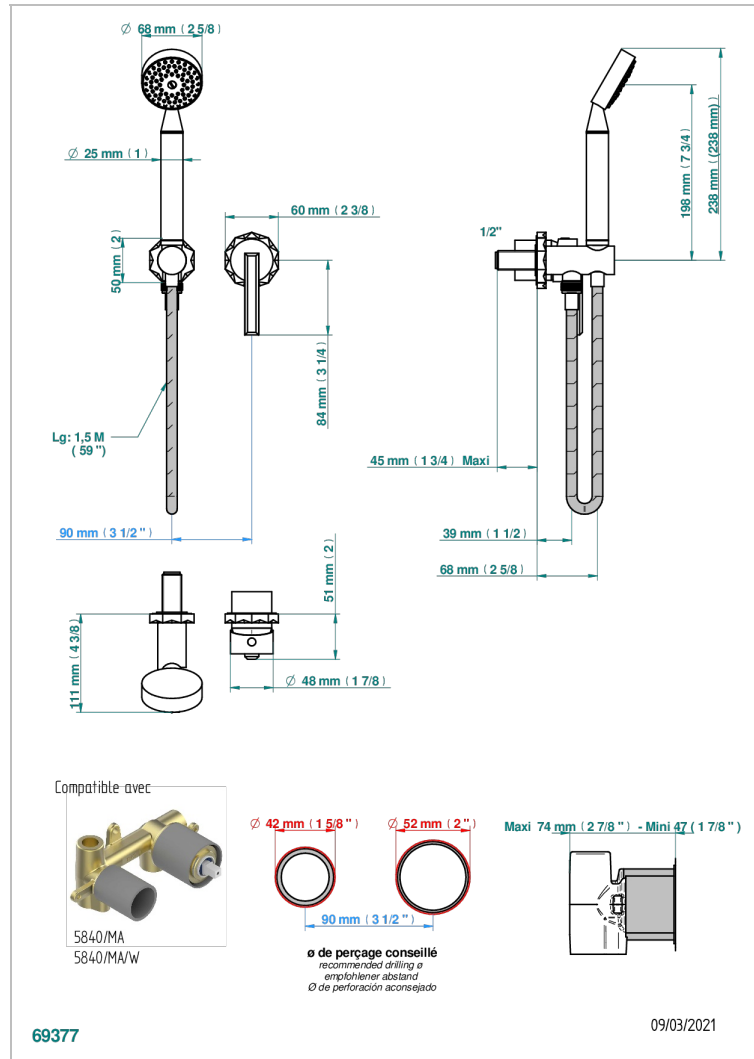

# NIHAL IVORY PORCELAIN

U2N-6561B

Trim only for wall mixer with complete handshower on hook

## CHARACTERISTIC

- Nihal Ivory porcelain
- Trim only for wall mixer with complete handshower on hook

## RELATED SKU'S

- Ref. G00-5840/MA Rough parts for concealed wall-mounted mixer with 1/2" outlet