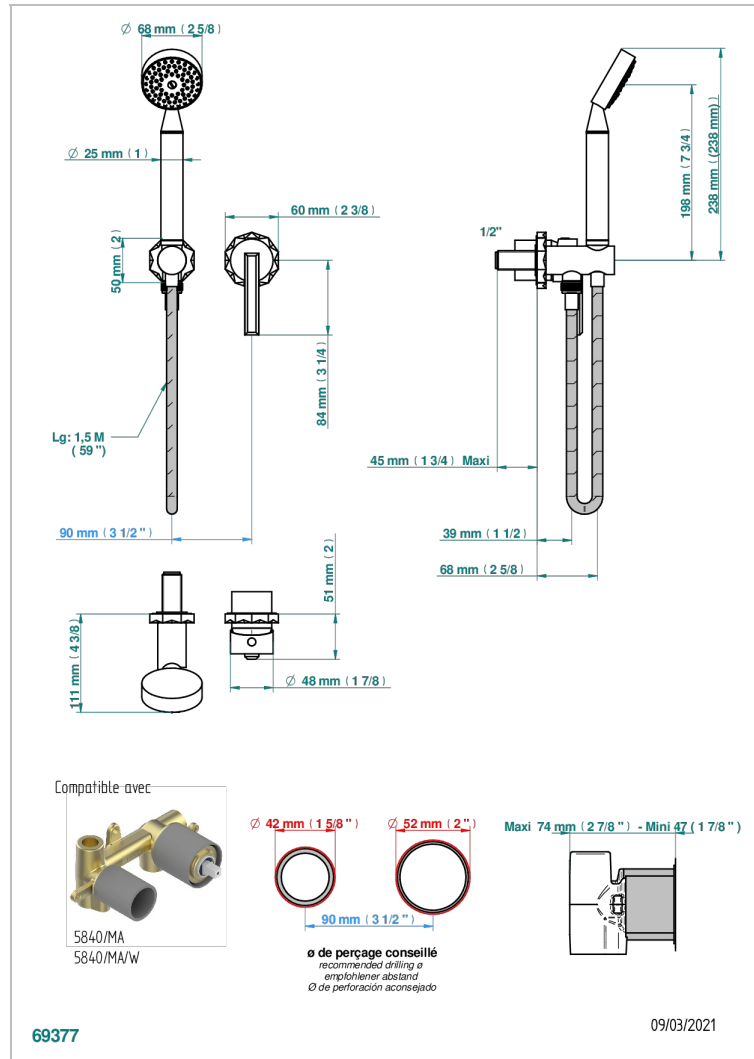

NIHAL BLUE PORCELAIN

U2L-6561B

Trim only for wall mixer with complete handshower on hook

CHARACTERISTIC

- Nihal Blue porcelain
- Trim only for wall mixer with complete handshower on hook

RELATED SKU'S

- Ref. G00-5840/MA/W Rough parts for concealed wall-mounted mixer with 1/2" outlet, for WC douche - WRAS approved