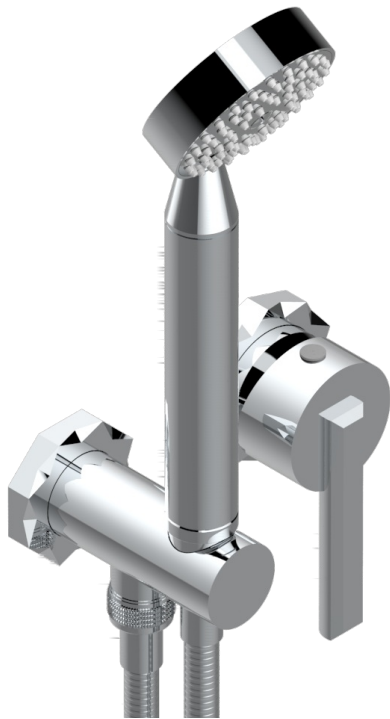

# NIHAL BLUE PORCELAIN

U2L-6561B

Trim only for wall mixer with complete handshower on hook

## CHARACTERISTIC

- Nihal Blue porcelain
- Trim only for wall mixer with complete handshower on hook

## RELATED SKU'S

- Ref. G00-5840/MA Rough parts for concealed wall-mounted mixer with 1/2" outlet

## AVAILABLE FINITIONS

Antique nickel - H28  
Black ceram - D30  
Blush PVD - H62  
Brass color PVD - H49  
Brown bronze color PVD - F33  
Gold color PVD - H52

Graphite PVD - H64  
Lacquered light bronze - D01  
Matt Umber PVD - H67  
Matt blush PVD - H60  
Matt brass color PVD - H50  
Matt brown bronze color PVD - F34