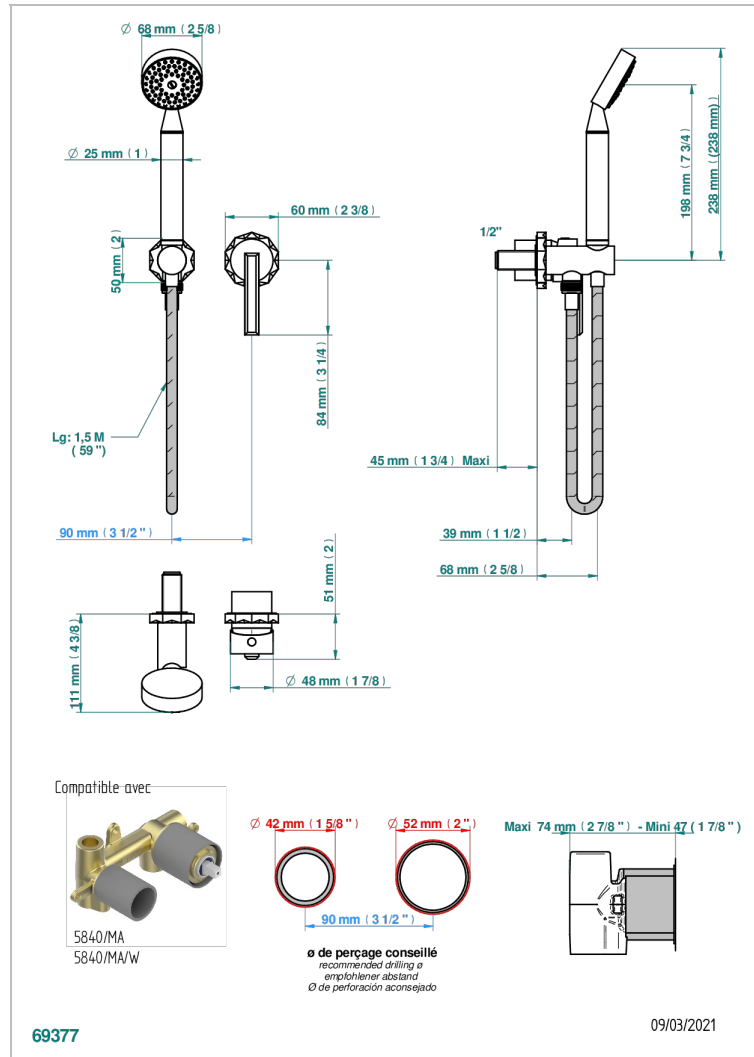

# NIHAL BLUE PORCELAIN

U2L-6561B

Trim only for wall mixer with complete handshower on hook

## CHARACTERISTIC

- Nihal Blue porcelain
- Trim only for wall mixer with complete handshower on hook

## RELATED SKU'S

- Ref. G00-5840/MA Rough parts for concealed wall-mounted mixer with 1/2" outlet