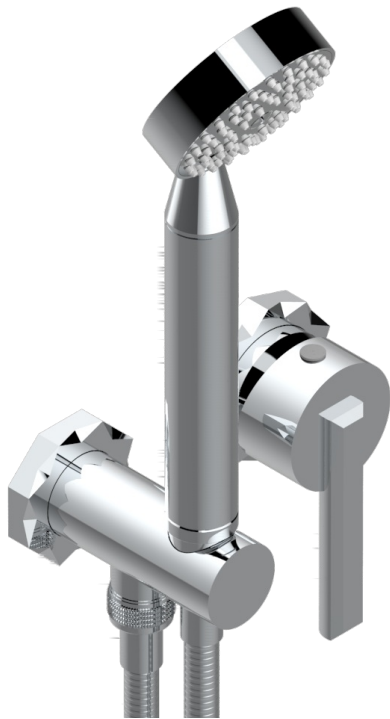

NIHAL BLUE PORCELAIN

U2L-6561B

Trim only for wall mixer with complete handshower on hook

CHARACTERISTIC

- Nihal Blue porcelain
- Trim only for wall mixer with complete handshower on hook

RELATED SKU'S

- Ref. G00-5840/MA Rough parts for concealed wall-mounted mixer with 1/2" outlet

AVAILABLE FINITIONS

Antique nickel - H28
Black ceram - D30
Blush PVD - H62
Brass color PVD - H49
Brown bronze color PVD - F33
Gold color PVD - H52

Graphite PVD - H64
Lacquered light bronze - D01
Matt Umber PVD - H67
Matt blush PVD - H60
Matt brass color PVD - H50
Matt brown bronze color PVD - F34

Soft matt gold - F31
Umber PVD - H66
Varnished matt antique red copper (color finish) - H07