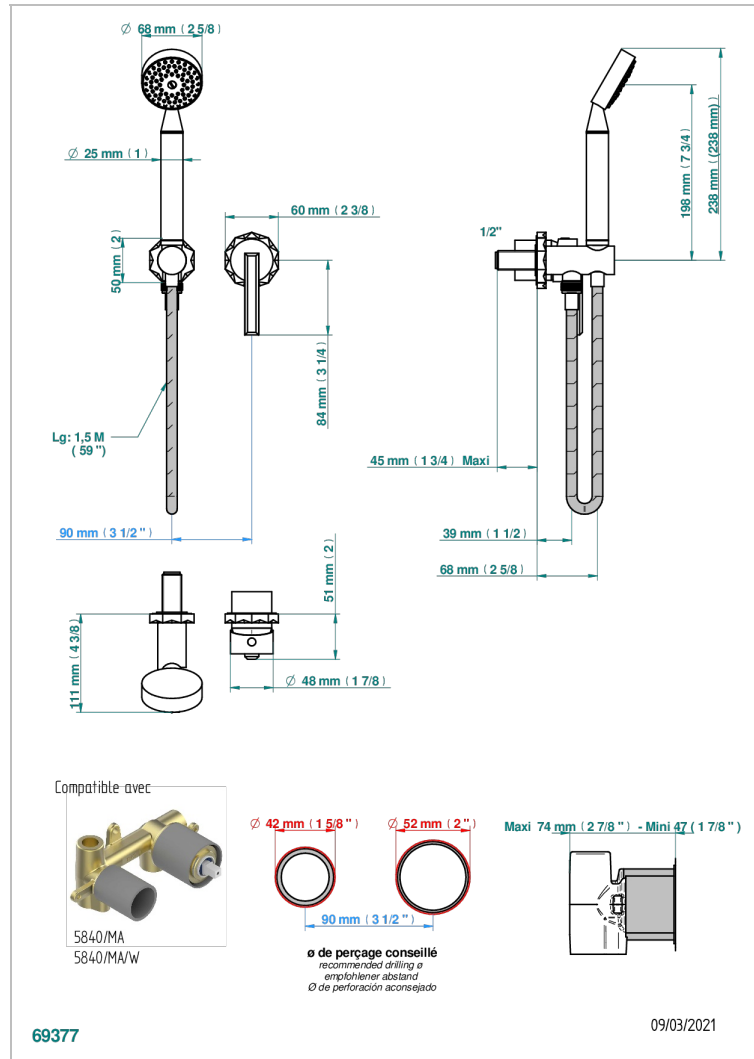

NIHAL BLUE PORCELAIN

U2L-6561B

Trim only for wall mixer with complete handshower on hook

CHARACTERISTIC

- Nihal Blue porcelain
- Trim only for wall mixer with complete handshower on hook

RELATED SKU'S

- Ref. G00-5840/MA Rough parts for concealed wall-mounted mixer with 1/2" outlet