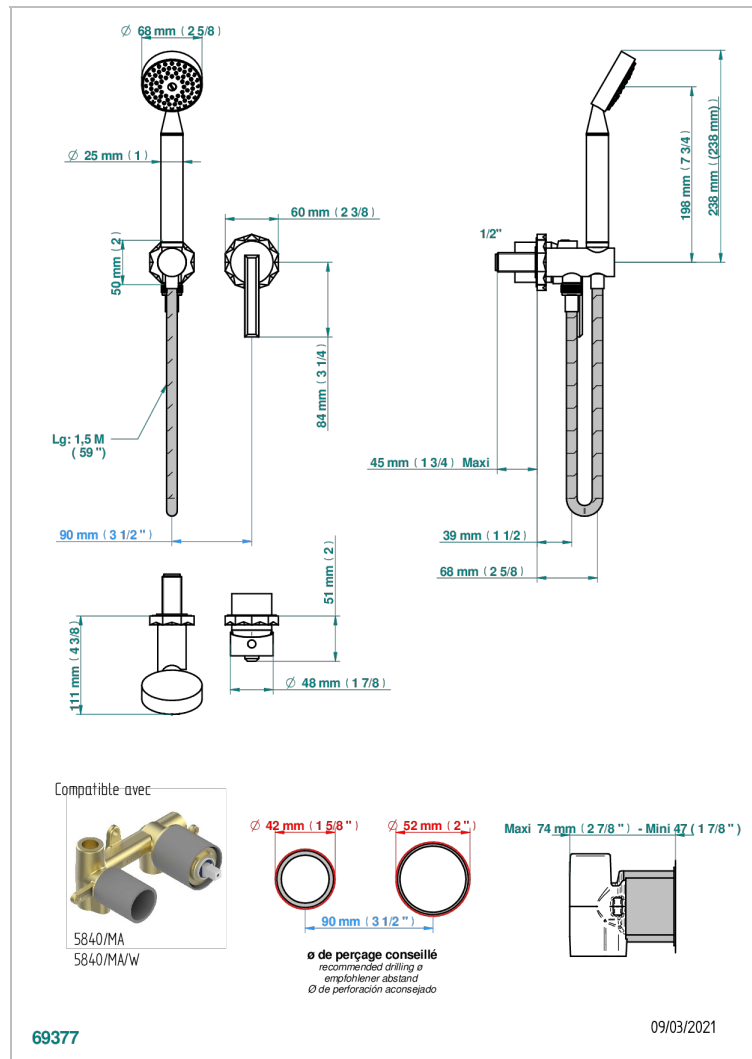

# NIHAL BLUE PORCELAIN

U2L-6561B

Trim only for wall mixer with complete handshower on hook

## 特色

- Nihal Blue porcelain
- Trim only for wall mixer with complete handshower on hook

## 相关的SKU

- Ref. G00-5840/MA 卫浴套装, 含: 入墙式弯管出水管, 1米25强化软管, 触控式花洒和托勾, 美国标准