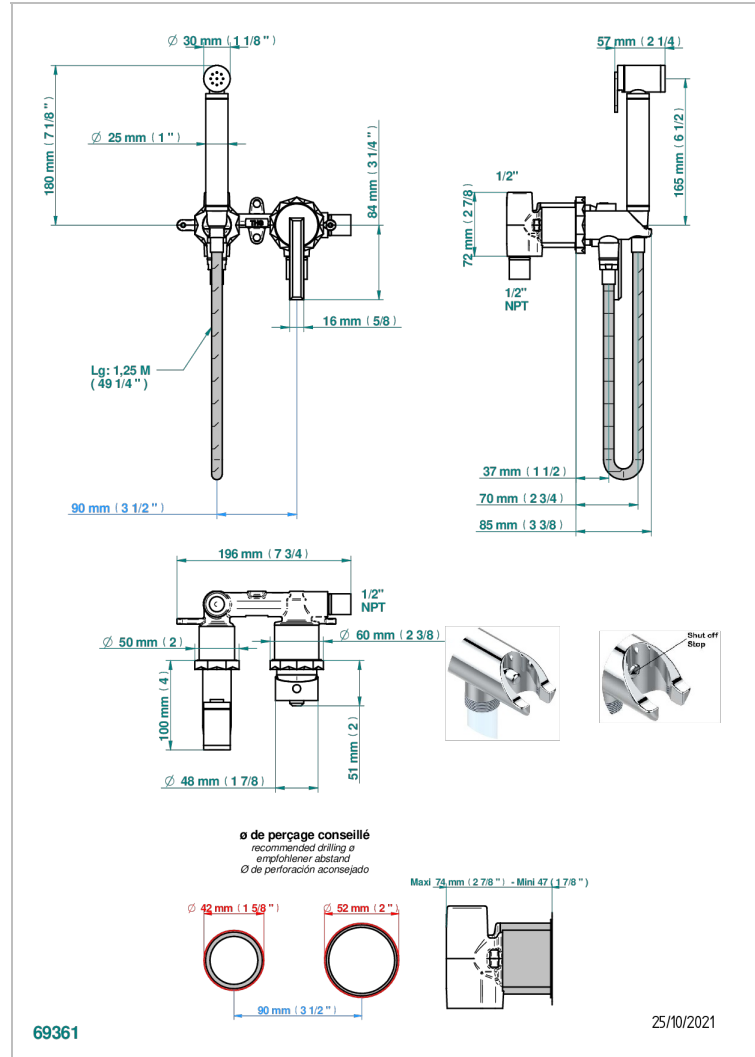

NIHAL PORCELANA VERDE

U2R-5840/MGUS

THG[®]
PARIS

Wc douche set including: trigger spray, wall mounted single lever mixer, reinforced hose (1.25m), wall outlet with integrated elbow with safety stopper

CARACTERÍSTICAS

- Nihal porcelana verde
- Wc douche set including: trigger spray, wall mounted single lever mixer, reinforced hose (1.25m), wall outlet with integrated elbow with safety stopper

ACABADOS DISPONIBLES

Bronce claro - D01
Cerámica negra mate - D30
Cobre viejo mate - H07
Cromo - A02
Cromo / dorado - G02
Cromo mate - C02