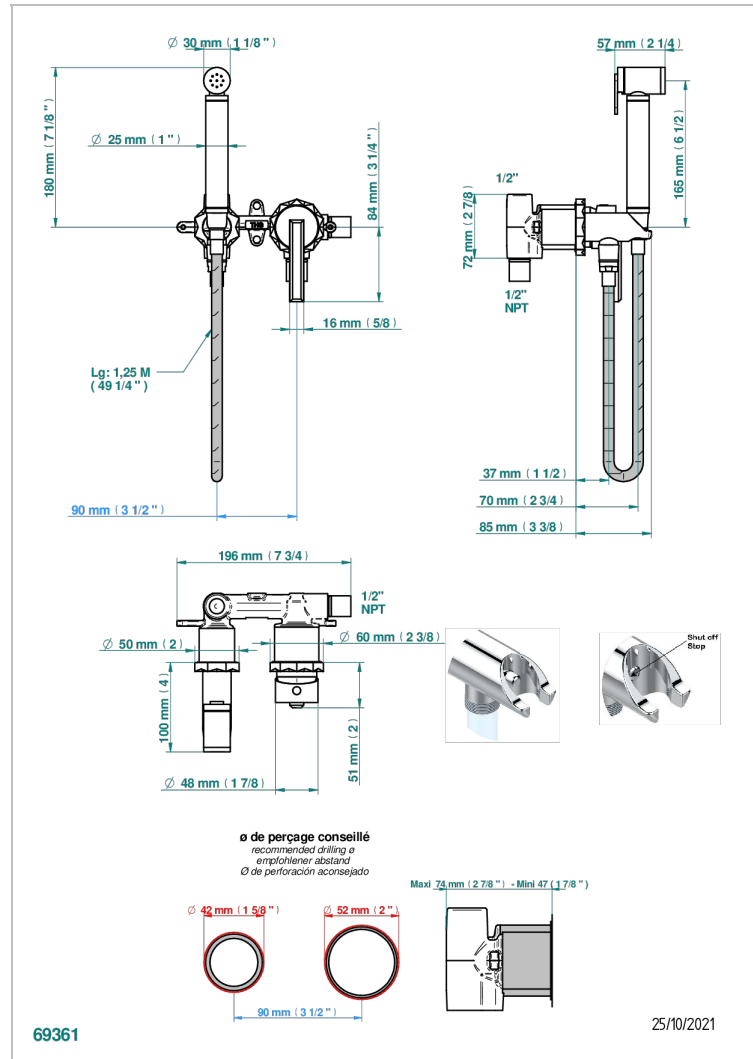

# NIHAL PORCELANA NEGRA

U2P-5840/MGUS

THG<sup>®</sup>  
PARIS

Wc douche set including: trigger spray, wall mounted single lever mixer, reinforced hose (1.25m), wall outlet with integrated elbow with safety stopper

## CARACTERÍSTICAS

- Nihal porcelana negra
- Wc douche set including: trigger spray, wall mounted single lever mixer, reinforced hose (1.25m), wall outlet with integrated elbow with safety stopper