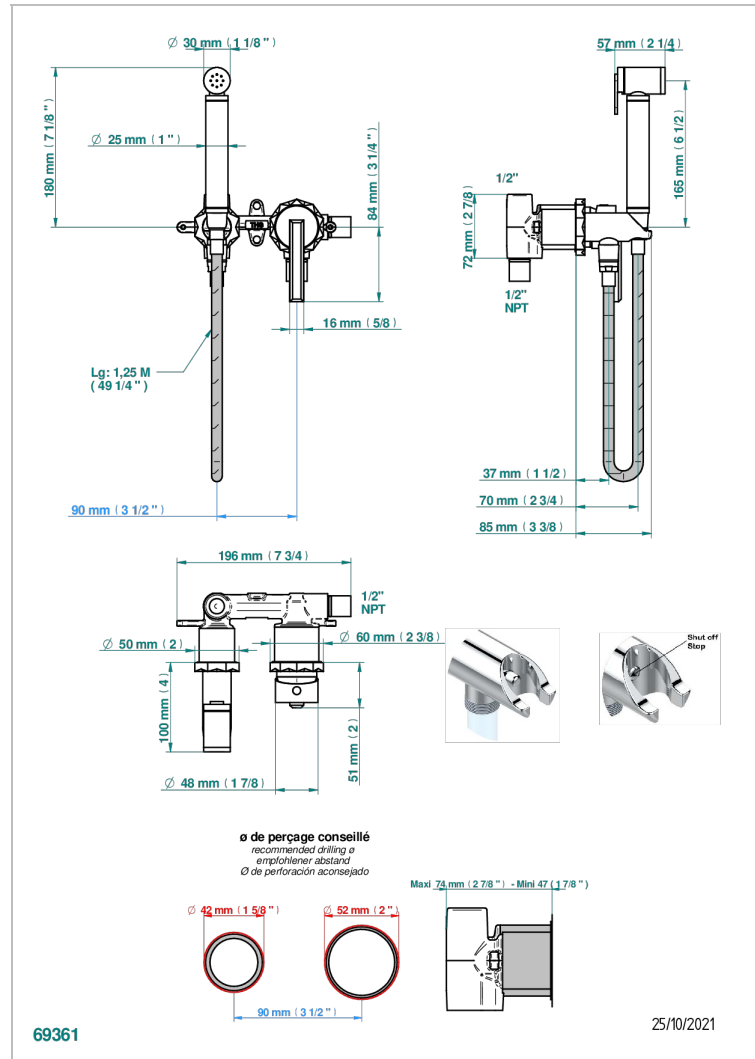

# NIHAL BLACK PORCELAIN

U2P-5840/MGUS

Wc douche set including: trigger spray, wall mounted single lever mixer, reinforced hose (1.25m), wall outlet with integrated elbow with safety stopper

## CHARACTERISTIC

- Nihal Black porcelain
- Wc douche set including: trigger spray, wall mounted single lever mixer, reinforced hose (1.25m), wall outlet with integrated elbow with safety stopper