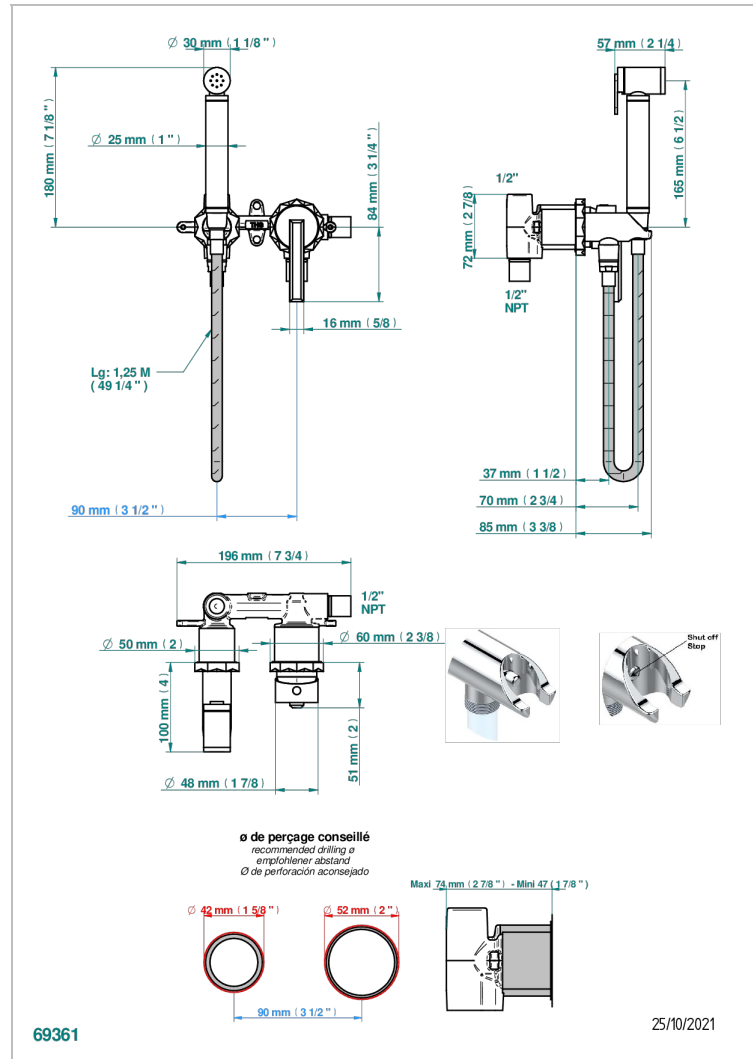

NIHAL PORCELANA DE COLOR MARFIL

U2N-5840/MGUS

THG[®]
PARIS

Wc douche set including: trigger spray, wall mounted single lever mixer, reinforced hose (1.25m), wall outlet with integrated elbow with safety stopper

CARACTERÍSTICAS

- Nihal porcelana de color marfil
- Wc douche set including: trigger spray, wall mounted single lever mixer, reinforced hose (1.25m), wall outlet with integrated elbow with safety stopper