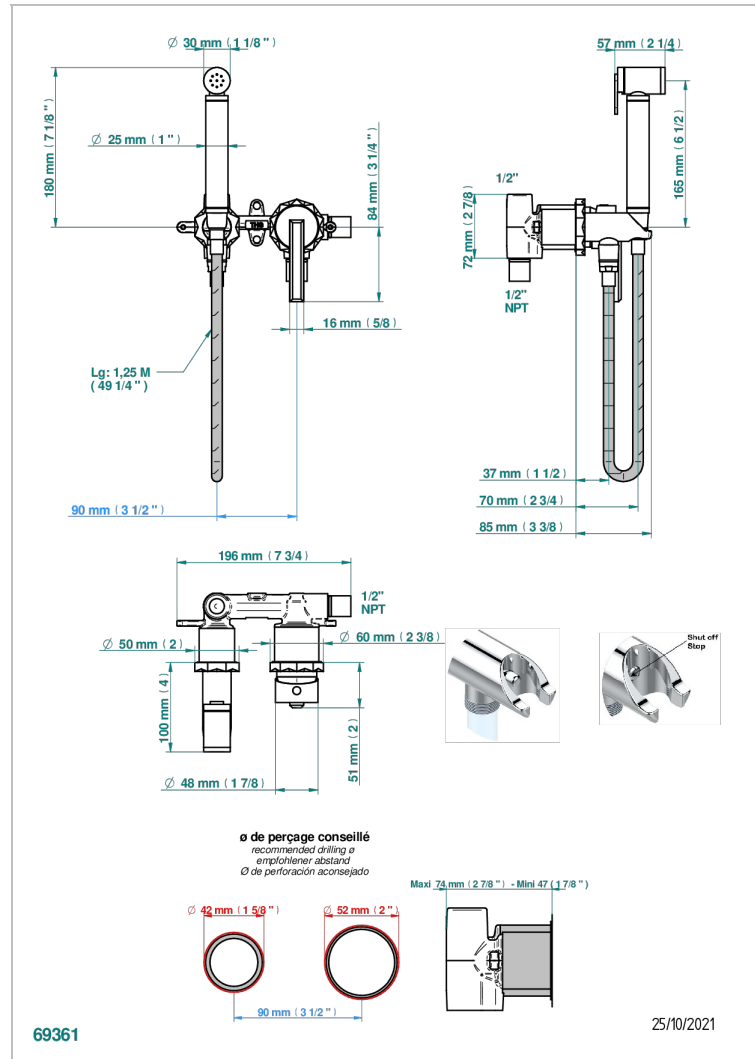

# NIHAL IVORY PORCELAIN

U2N-5840/MGUS

THG<sup>®</sup>  
PARIS

Wc douche set including: trigger spray, wall mounted single lever mixer, reinforced hose (1.25m), wall outlet with integrated elbow with safety stopper

## CHARACTERISTIC

- Nihal Ivory porcelain
- Wc douche set including: trigger spray, wall mounted single lever mixer, reinforced hose (1.25m), wall outlet with integrated elbow with safety stopper