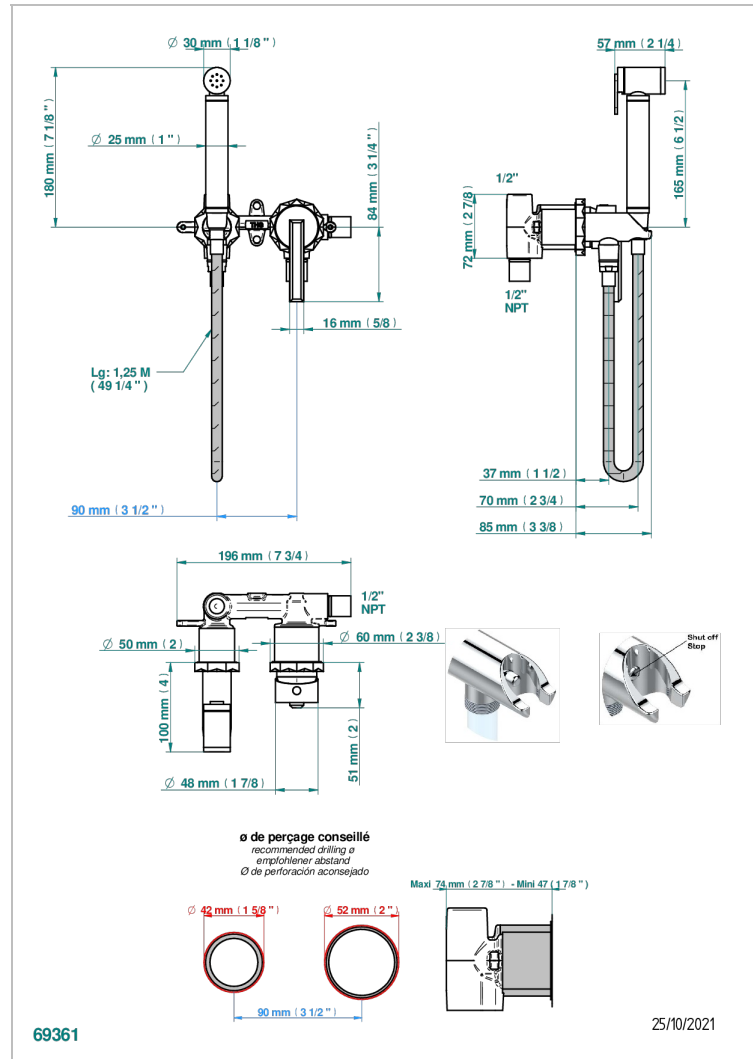

Wc douche set including: trigger spray, wall mounted single lever mixer, reinforced hose (1.25m), wall outlet with integrated elbow with safety stopper

### CARACTERÍSTICAS

- Nihal Metal
- Wc douche set including: trigger spray, wall mounted single lever mixer, reinforced hose (1.25m), wall outlet with integrated elbow with safety stopper