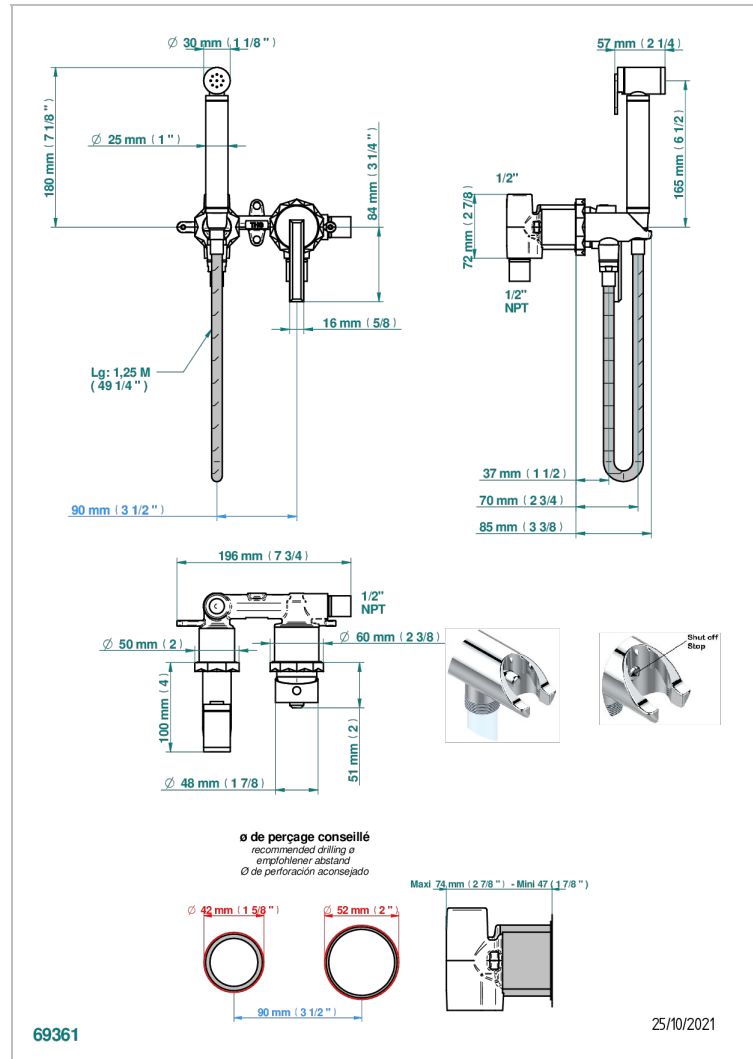

NIHAL PORCELANA AZUL

U2L-5840/MGUS

THG[®]
PARIS

Wc douche set including: trigger spray, wall mounted single lever mixer, reinforced hose (1.25m), wall outlet with integrated elbow with safety stopper

CARACTERÍSTICAS

- Nihal porcelana azul
- Wc douche set including: trigger spray, wall mounted single lever mixer, reinforced hose (1.25m), wall outlet with integrated elbow with safety stopper

ACABADOS DISPONIBLES

Bronce claro - D01
Cerámica negra mate - D30
Cobre viejo mate - H07
Cromo - A02
Cromo / dorado - G02
Cromo mate - C02