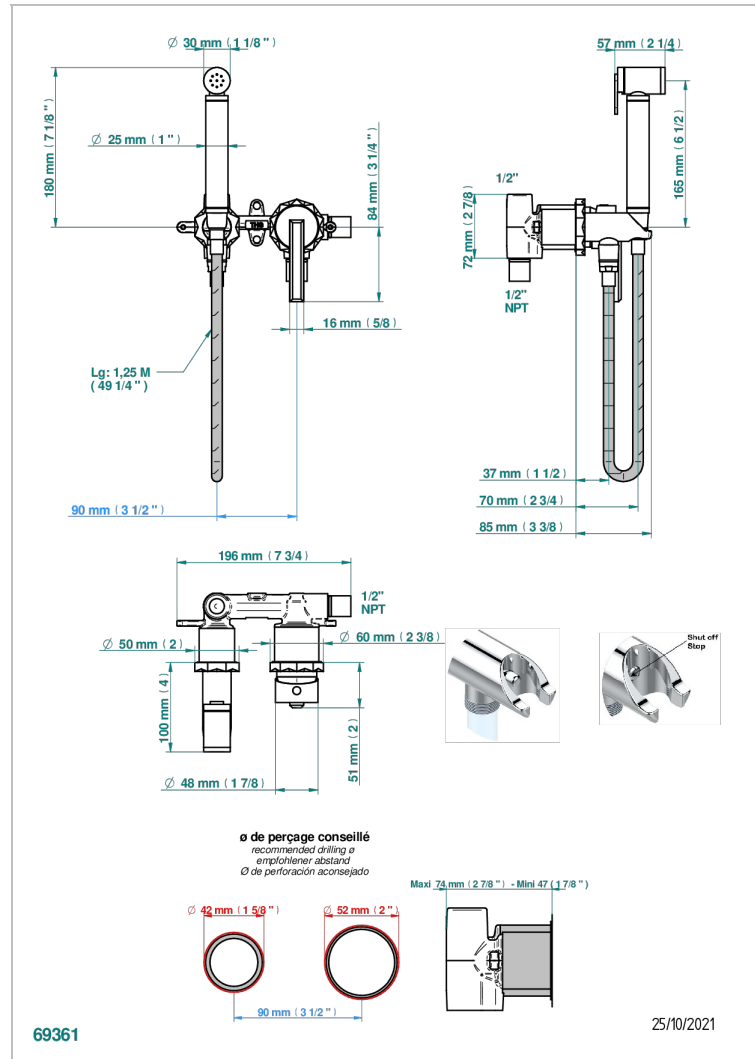

NIHAL BLUE PORCELAIN

U2L-5840/MGUS

Wc douche set including: trigger spray, wall mounted single lever mixer, reinforced hose (1.25m), wall outlet with integrated elbow with safety stopper

CHARACTERISTIC

- Nihal Blue porcelain
- Wc douche set including: trigger spray, wall mounted single lever mixer, reinforced hose (1.25m), wall outlet with integrated elbow with safety stopper