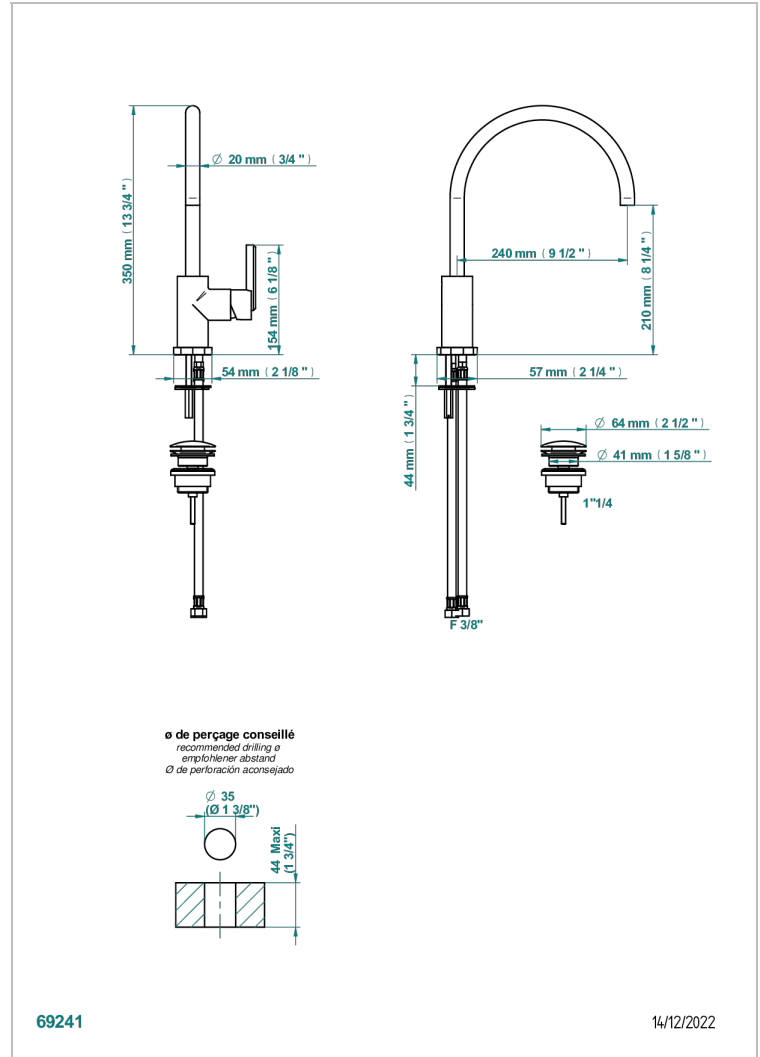

LES ONDES WITH LEVER

G8B-6500

Single lever basin mixer with waste

THG[®]
PARIS

CHARACTERISTIC

- ACS : 19ACCLY542

TECHNICAL SPECS

- Recommandé : 3 bars (max. 5 bars) - Advised : 43,5 psi (max. 72 psi)
- 8,3 l/min à 3 bars (2.2 gpm at 43.5 psi)

STANDARDS

AVAILABLE FINITIONS

Antique nickel - H28
 Black ceram - D30
 Blush PVD - H62
 Brass color PVD - H49
 Brown bronze color PVD - F33
 Gold color PVD - H52

Graphite PVD - H64
 Lacquered light bronze - D01
 Matt Umber PVD - H67
 Matt blush PVD - H60
 Matt brass color PVD - H50
 Matt brown bronze color PVD - F34