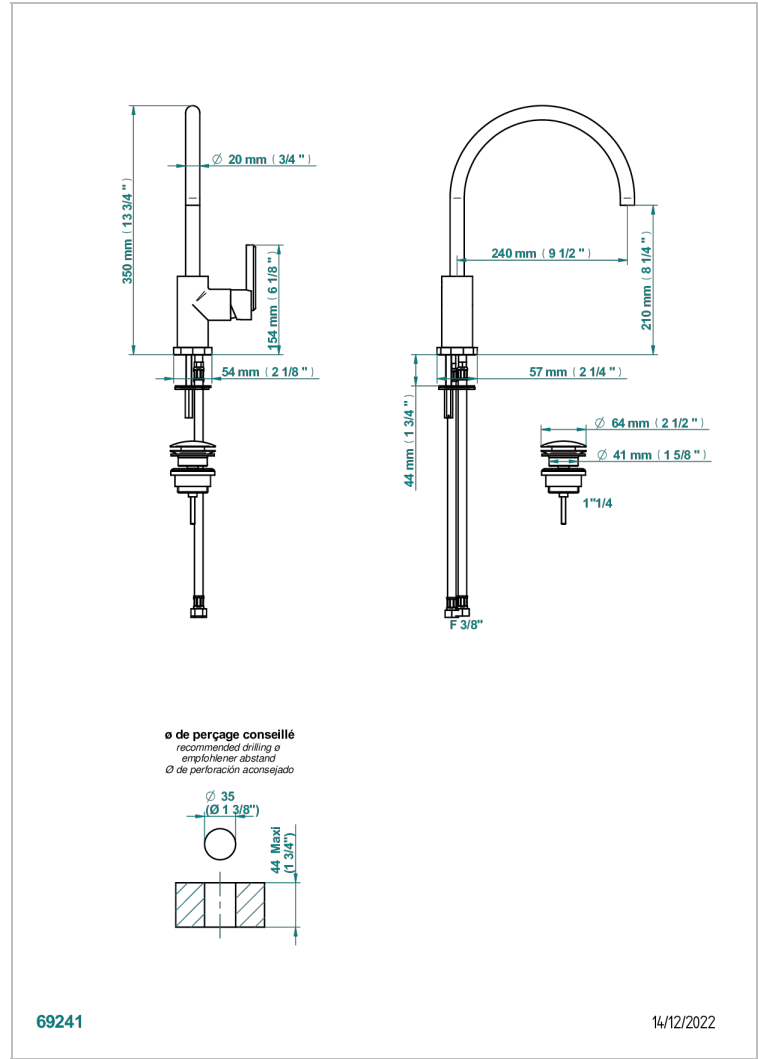

LES ONDES WITH LEVER

G8B-6500

Single lever basin mixer with waste

THG[®]
PARIS

CHARACTERISTIC

- ACS : 19ACCLY542

STANDARDS

TECHNICAL SPECS

- Recommandé : 3 bars (max. 5 bars) - Advised : 43,5 psi (max. 72 psi)
- 8,3 l/min à 3 bars (2.2 gpm at 43.5 psi)

AVAILABLE FINITIONS

Antique nickel - H28
Black ceram - D30
Blush PVD - H62
Brass color PVD - H49
Brown bronze color PVD - F33
Gold color PVD - H52