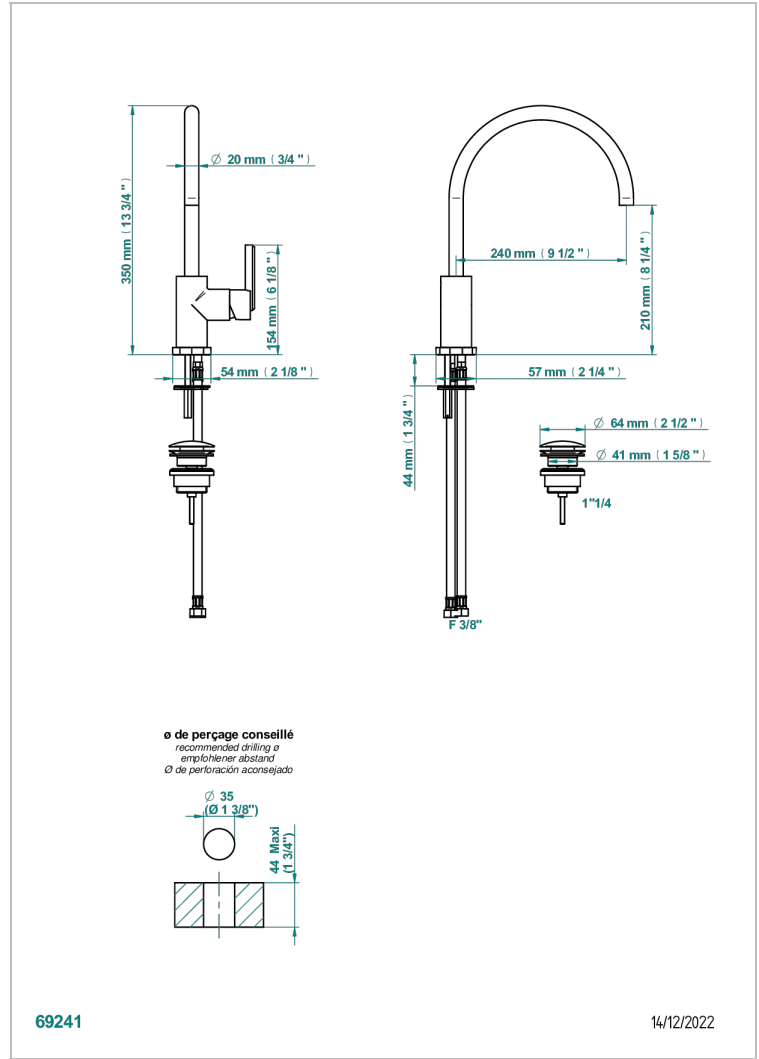

LES ONDES

G8A-6500

Single lever basin mixer with waste

CHARACTERISTIC

- ACS : 19ACCLY542

TECHNICAL SPECS

- Recommandé : 3 bars (max. 5 bars) - Advised : 43,5 psi (max. 72 psi)
- 8,3 l/min à 3 bars (2.2 gpm at 43.5 psi)

STANDARDS

AVAILABLE FINITIONS

Antique nickel - H28
Black ceram - D30
Blush PVD - H62
Brass color PVD - H49
Brown bronze color PVD - F33
Gold color PVD - H52

Graphite PVD - H64
Lacquered light bronze - D01
Matt Umber PVD - H67
Matt blush PVD - H60
Matt brass color PVD - H50
Matt brown bronze color PVD - F34