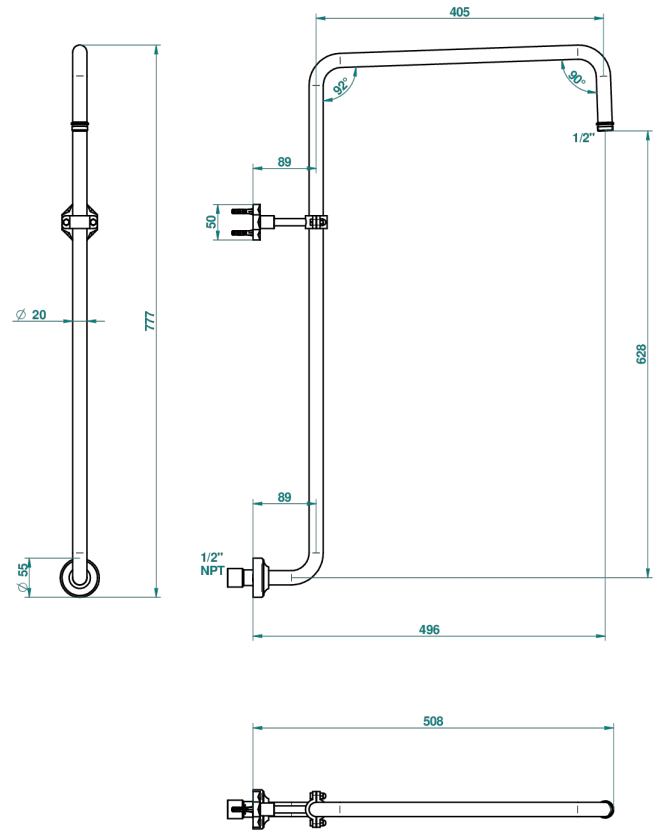

NIHAL BLACK PORCELAIN

U2P-83/US

Curved shower arm 1/2"

THG[®]
PARIS

69234

12/12/2018

CHARACTERISTIC

- Nihal Black porcelain
- Curved shower arm 1/2"