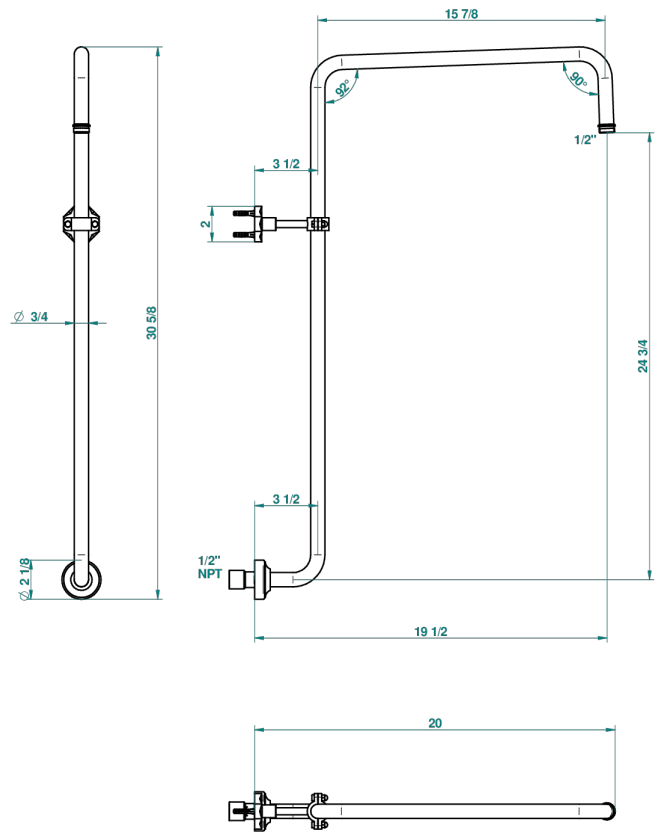

NIHAL BLACK PORCELAIN

U2P-83/US

Curved shower arm 1/2"

69234

12/12/2018

CHARACTERISTIC

- Nihal Black porcelain
- Curved shower arm 1/2"

AVAILABLE FINITIONS