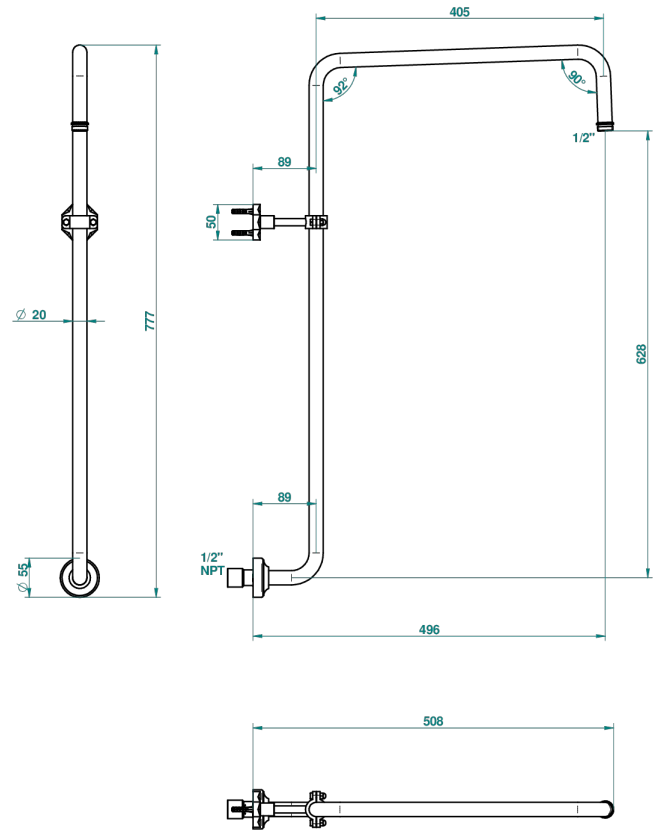

# NIHAL IVORY PORCELAIN

U2N-83/US

Curved shower arm 1/2"

THG<sup>®</sup>  
PARIS

69234

12/12/2018

## CHARACTERISTIC

- Nihal Ivory porcelain
- Curved shower arm 1/2"