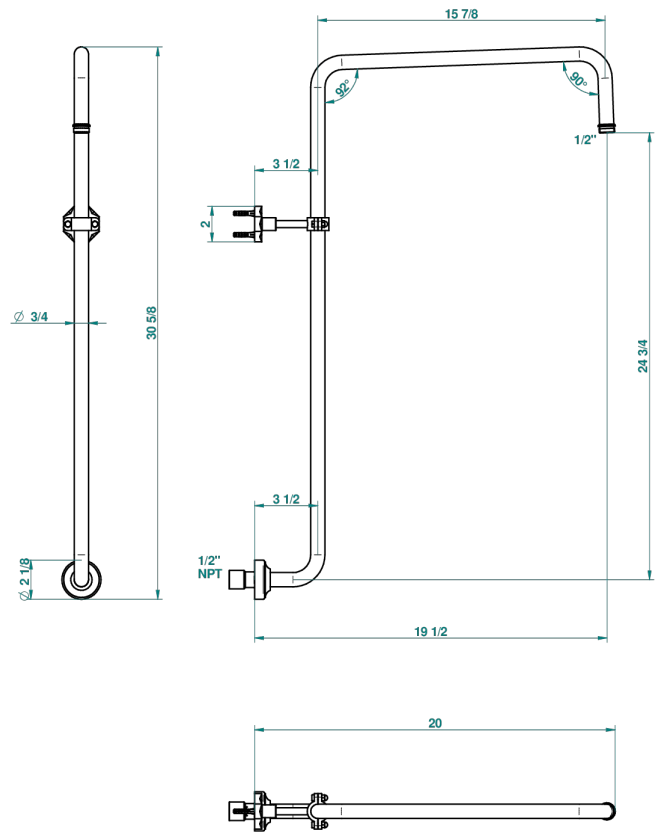

# NIHAL IVORY PORCELAIN

U2N-83/US

Curved shower arm 1/2"

THG<sup>®</sup>  
PARIS

69234

12/12/2018

## CHARACTERISTIC

- Nihal Ivory porcelain
- Curved shower arm 1/2"