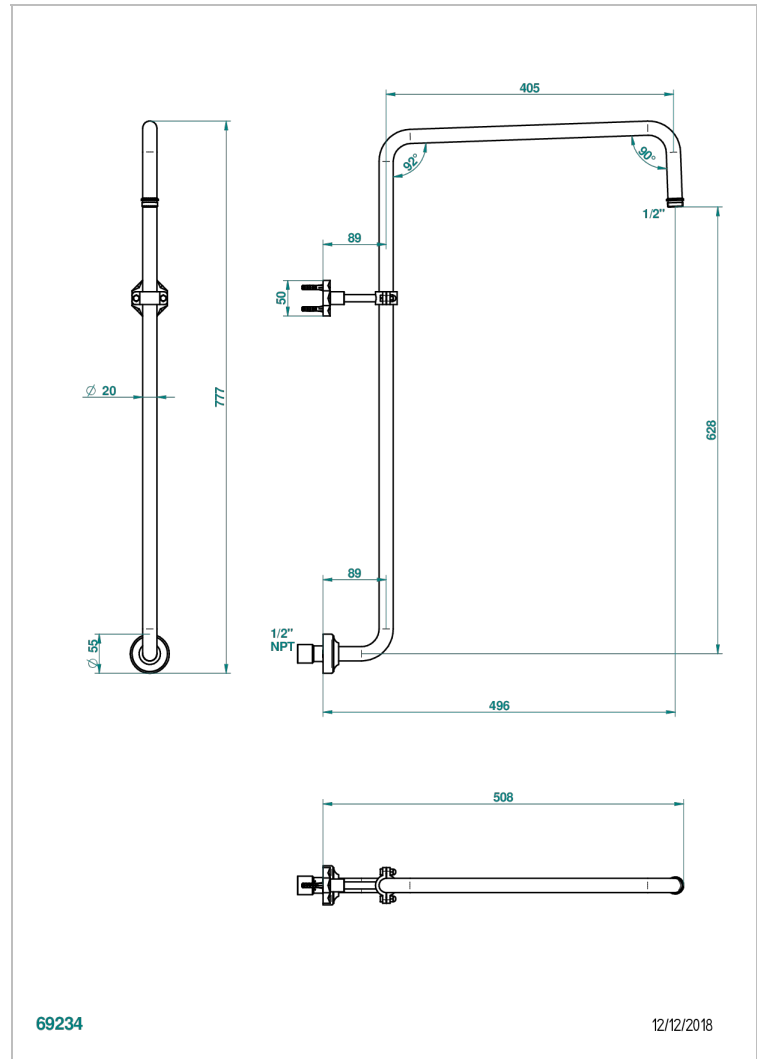

NIHAL BLUE PORCELAIN

U2L-83/US

Curved shower arm 1/2"

THG[®]
PARIS

69234

12/12/2018

CHARACTERISTIC

- Nihal Blue porcelain
- Curved shower arm 1/2"

AVAILABLE FINITIONS

Black ceram - D30
Blush PVD - H62
Brass color PVD - H49
Brown bronze color PVD - F33
Chrome polished - A02
Chrome polished / gold polished - G02

Copper antique matt, coated - H07
Gold color PVD - H52
Gold mat - F07
Gold polished - F01
Graphite PVD - H64
Light coated bronze - D01