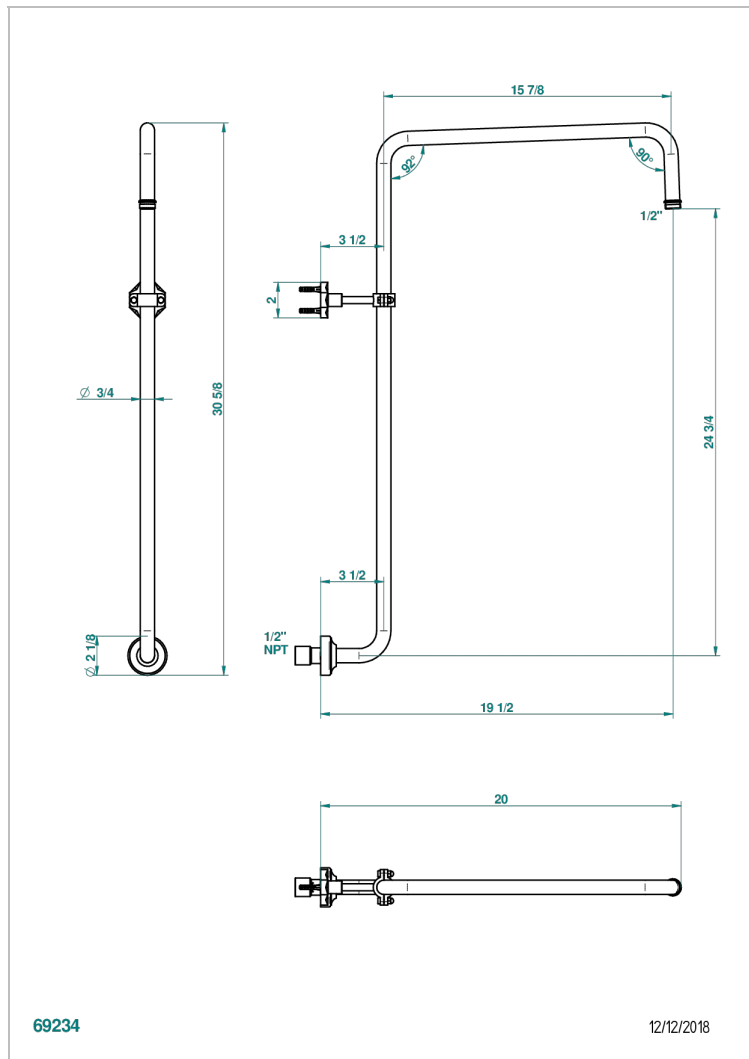

NIHAL BLUE PORCELAIN

U2L-83/US

Curved shower arm 1/2"

69234

12/12/2018

CHARACTERISTIC

- Nihal Blue porcelain
- Curved shower arm 1/2"

AVAILABLE FINITIONS