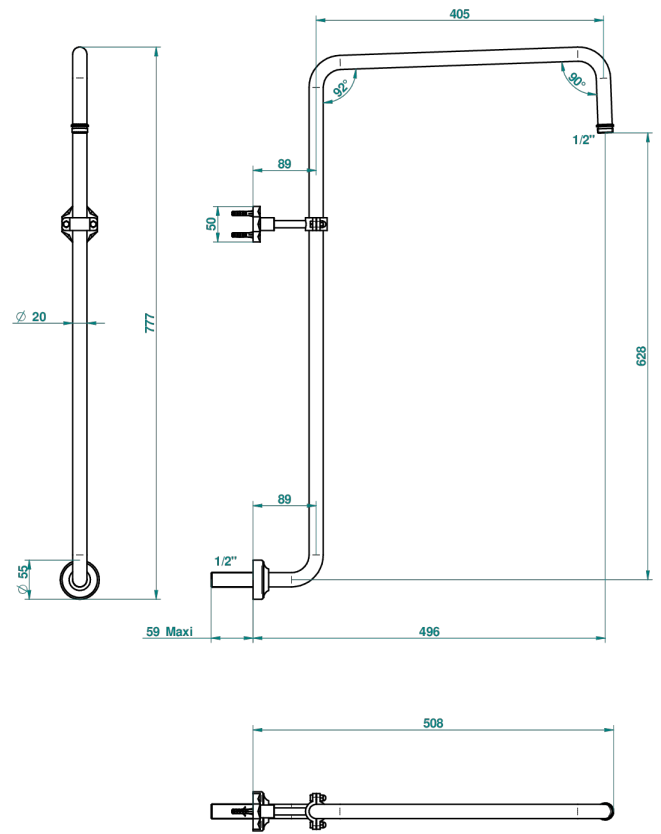

NIHAL GREEN PORCELAIN

U2R-83

Curved shower arm 1/2"

THG[®]
PARIS

69232

12/12/2018

CHARACTERISTIC

- Nihal Green porcelain
- Curved shower arm 1/2"

AVAILABLE FINITIONS

Antique nickel - H28
Black ceram - D30
Blush PVD - H62
Brass color PVD - H49
Brown bronze color PVD - F33
Gold color PVD - H52

Graphite PVD - H64
Lacquered light bronze - D01
Matt Umber PVD - H67
Matt blush PVD - H60
Matt brass color PVD - H50
Matt brown bronze color PVD - F34