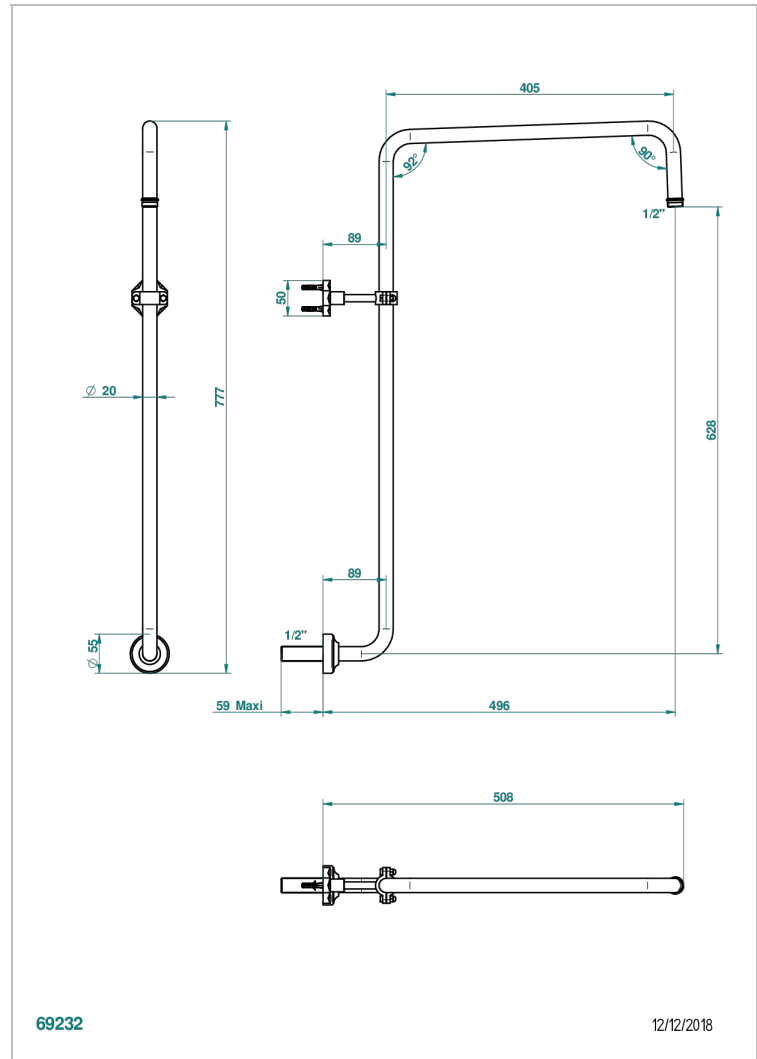

# NIHAL GREEN PORCELAIN

U2R-83

Curved shower arm 1/2"

THG<sup>®</sup>  
PARIS

69232

12/12/2018

## CHARACTERISTIC

- Nihal Green porcelain
- Curved shower arm 1/2"

## AVAILABLE FINITIONS

Antique nickel - H28  
Black ceram - D30  
Blush PVD - H62  
Brass color PVD - H49  
Brown bronze color PVD - F33  
Gold color PVD - H52

Graphite PVD - H64  
Lacquered light bronze - D01  
Matt Umber PVD - H67  
Matt blush PVD - H60  
Matt brass color PVD - H50  
Matt brown bronze color PVD - F34