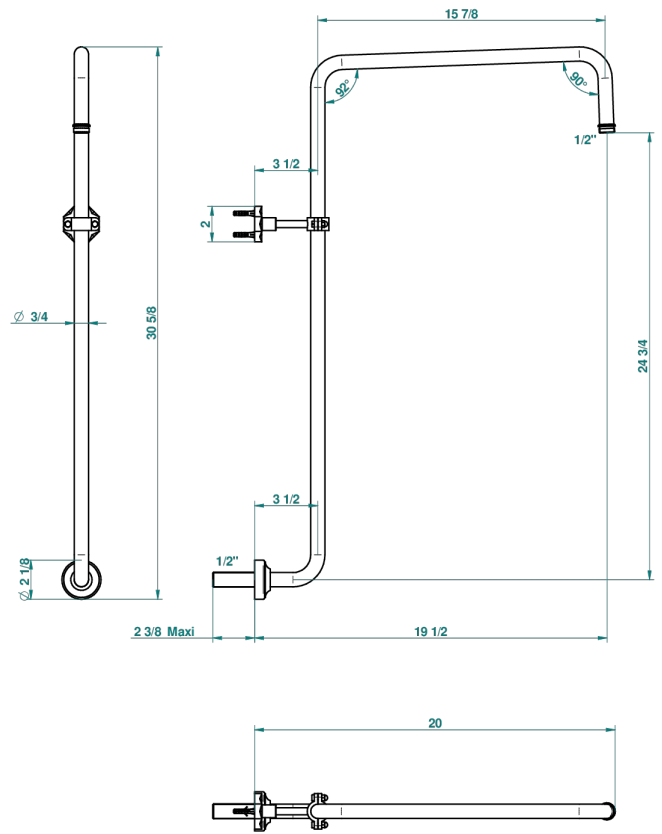

NIHAL GREEN PORCELAIN

U2R-83

Curved shower arm 1/2"

THG[®]
PARIS

69232

12/12/2018

CHARACTERISTIC

- Nihal Green porcelain
- Curved shower arm 1/2"

AVAILABLE FINITIONS

Antique nickel - H28
Black ceram - D30
Blush PVD - H62
Brass color PVD - H49
Brown bronze color PVD - F33
Gold color PVD - H52

Graphite PVD - H64
Lacquered light bronze - D01
Matt Umber PVD - H67
Matt blush PVD - H60
Matt brass color PVD - H50
Matt brown bronze color PVD - F34