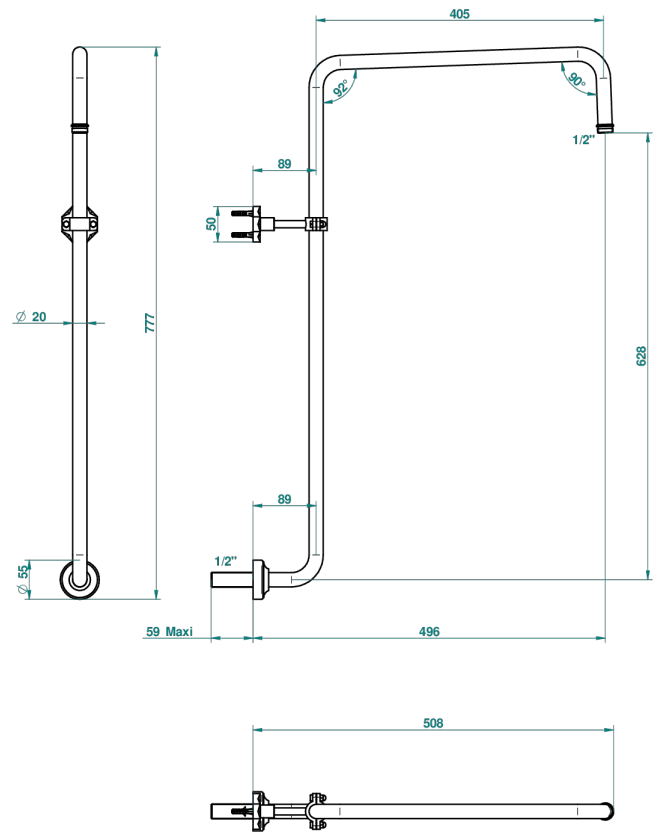

NIHAL BLACK PORCELAIN

U2P-83

Curved shower arm 1/2"

69232

12/12/2018

CHARACTERISTIC

- Nihal Black porcelain
- Curved shower arm 1/2"

AVAILABLE FINITIONS