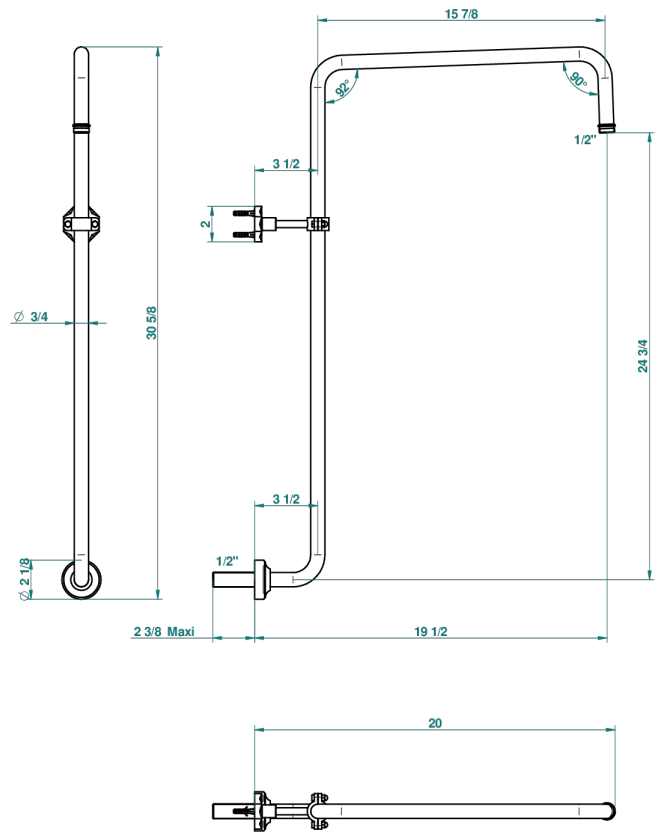

NIHAL BLACK PORCELAIN

U2P-83

Curved shower arm 1/2"

69232

12/12/2018

CHARACTERISTIC

- Nihal Black porcelain
- Curved shower arm 1/2"

AVAILABLE FINITIONS