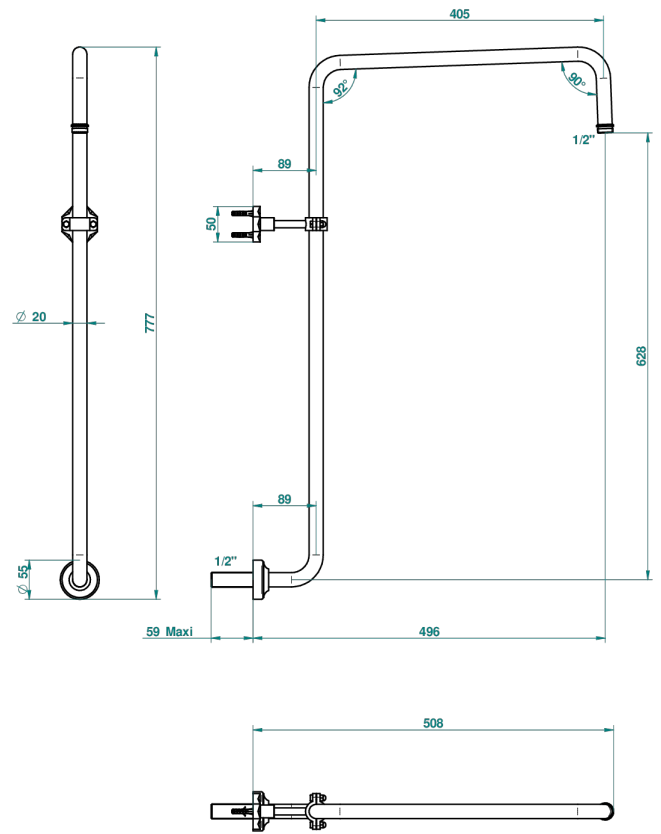

# NIHAL BLACK PORCELAIN

U2P-83

Curved shower arm 1/2"

THG<sup>®</sup>  
PARIS

69232

12/12/2018

## CHARACTERISTIC

- Nihal Black porcelain
- Curved shower arm 1/2"