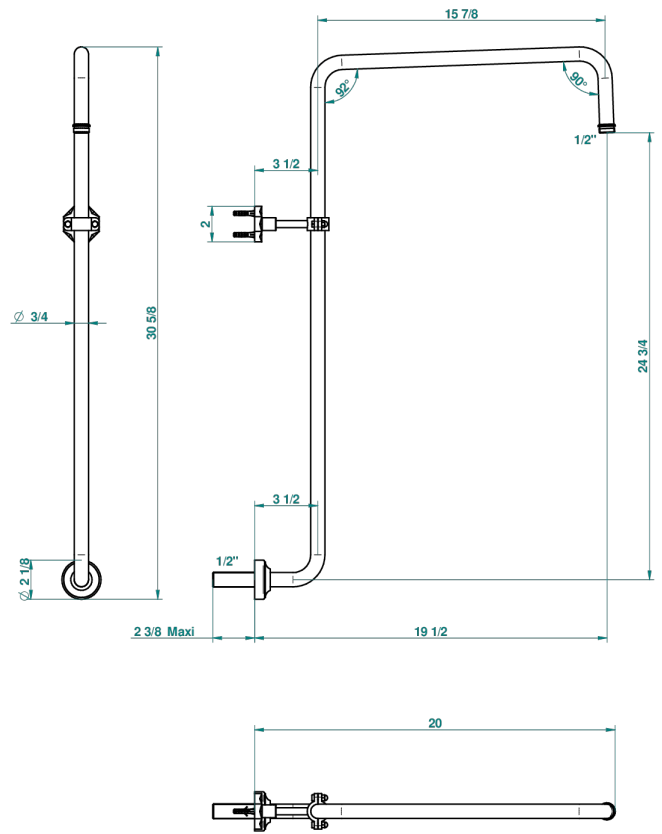

# NIHAL BLACK PORCELAIN

U2P-83

Curved shower arm 1/2"

THG<sup>®</sup>  
PARIS

69232

12/12/2018

## CHARACTERISTIC

- Nihal Black porcelain
- Curved shower arm 1/2"